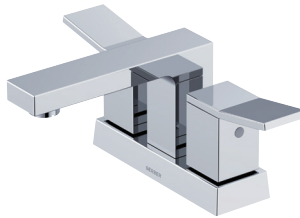

AVIAN[®] BATH COLLECTION

Streamlined Style that Soars

- Sleek, minimalist design with clean, contemporary lines adds ageless appeal
- Collection includes bathroom sink faucets, tub & shower trim kits, and Roman tub trim kit for a fully cohesive look
- Ceramic disc valves provide smooth operation and drip-free performance
- Bathroom sink faucets feature laminar flow which delivers a more hygienic, clear, low-splash stream
- Tub & shower trim kits are powered by the innovative Treysta[®] valve that offers flexible installation and lasting, worry-free operation

GERBER[®]

AVIAN®

Streamlined Style that Soars

Minimalist design meets maximum functionality in the Avian bath collection. Clean, modern lines and distinctive edges take bathroom designs to new heights and add ageless appeal. Simplistic linear handles require the lightest touch to operate, and integrate seamlessly into today's modern bathrooms. Single handle faucets include integrated supply lines while centerset faucets offer a longer shank to accommodate thicker countertop surfaces. All sink faucets incorporate laminar flow that delivers a crystal clear, low-splash stream. The tub & shower trim kits are fully compatible with the powerful Gerber® Treysta® valve. Truly adding the brains behind the beauty of Gerber shower and tub installations, the Treysta offers easy, adaptable installation and reliable operation. Let your style soar with the clean, modern lines of the Avian collection.

D225019
Single Handle
Bathroom Sink Faucet with
Metal Touch-Down Drain

D307019
Two Handle Centerset
Bathroom Sink Faucet with
Metal Touch-Down Drain

D304119
Two Handle Widespread
Bathroom Sink Faucet with
Metal Touch-Down Drain

D501519TC
Single Handle
Shower-Only Trim Kit,
1.75 gpm

Tub & shower trim kits are powered by Gerber's Treysta® rough-in valve, sold separately, for maximum installation flexibility and endurance.

Roman tub trim kit requires Roman tub rough-in valve, sold separately.