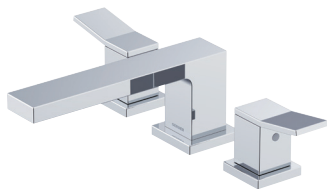

AVIAN[®] BATH COLLECTION

Streamlined Style that Soars

- Sleek, minimalist design with clean, contemporary lines adds ageless appeal
- Collection includes bathroom sink faucets, tub & shower trim kits, and Roman tub trim kit for a fully cohesive look
- Ceramic disc valves provide smooth operation and drip-free performance
- Bathroom sink faucets feature laminar flow which delivers a more hygienic, clear, low-splash stream
- Tub & shower trim kits are powered by the innovative Treysta[®] valve that offers flexible installation and lasting, worry-free operation

GERBER[®]

AVIAN®

Streamlined Style that Soars

Minimalist design meets maximum functionality in the Avian bath collection. Clean, modern lines and distinctive edges take bathroom designs to new heights and add ageless appeal. Simplistic linear handles require the lightest touch to operate, and integrate seamlessly into today's modern bathrooms. Single handle faucets include integrated supply lines while centerset faucets offer a longer shank to accommodate thicker countertop surfaces. All sink faucets incorporate laminar flow that delivers a crystal clear, low-splash stream. The tub & shower trim kits are fully compatible with the powerful Gerber® Treysta® valve. Truly adding the brains behind the beauty of Gerber shower and tub installations, the Treysta offers easy, adaptable installation and reliable operation. Let your style soar with the clean, modern lines of the Avian collection.

D225019
Single Handle
Bathroom Sink Faucet with
Metal Touch-Down Drain

D307019
Two Handle Centerset
Bathroom Sink Faucet with
Metal Touch-Down Drain

D304119
Two Handle Widespread
Bathroom Sink Faucet with
Metal Touch-Down Drain

D501519TC
Single Handle
Shower-Only Trim Kit,
1.75 gpm

Tub & shower trim kits are powered by Gerber's Treysta® rough-in valve, sold separately, for maximum installation flexibility and endurance.

Roman tub trim kit requires Roman tub rough-in valve, sold separately.