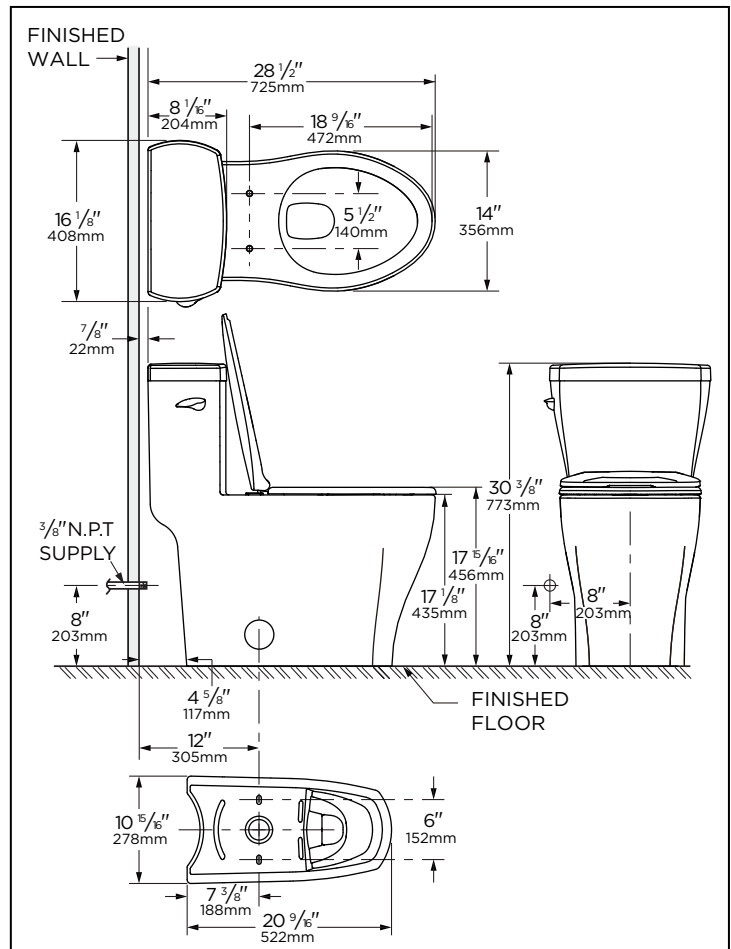

**Technical Information:**

Configuration	One-Piece ErgoHeight™ ADA Elongated Toilet
Water per Flush	1.28 gpf (4.8 Lpf)
Rough-In	12"
Height	30 3/8"
Width	16 1/8"
Depth	28 1/2"
Trapway	2"
Large Water Surface	8 11/16" x 6 5/16"
Shipping weight	116.4 lbs

**NOTES:** All dimensions are in inches and millimeters. Illustrations may not be drawn to scale.

**IMPORTANT:**

Dimensions of fixtures are nominal and may vary within the range of tolerances established by ASME standard A 112.19.2 THIS FIXTURE QUALIFIES ACCORDING TO ASME TEST PROCEDURES AS A HIGH EFFICIENCY WATER CLOSET WITH AN AVERAGE CONSUMPTION OF 1.28 gpf (4.8 Lpf) OR LESS.