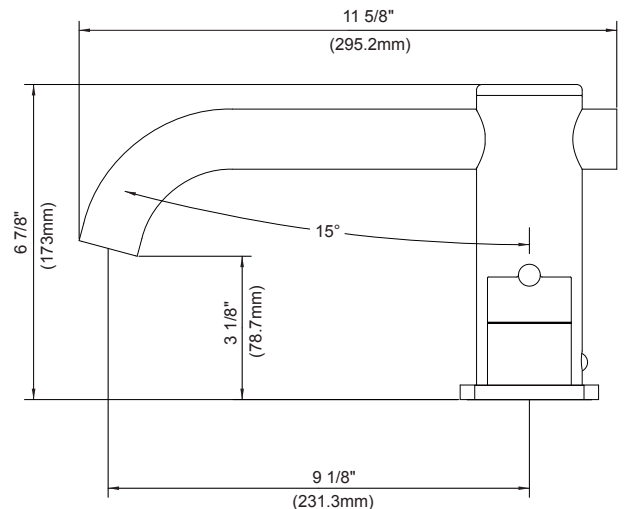

Standards & Certifications

Submittal Information:

Name: _____

Contractor: _____

Location: _____

Contact #: _____