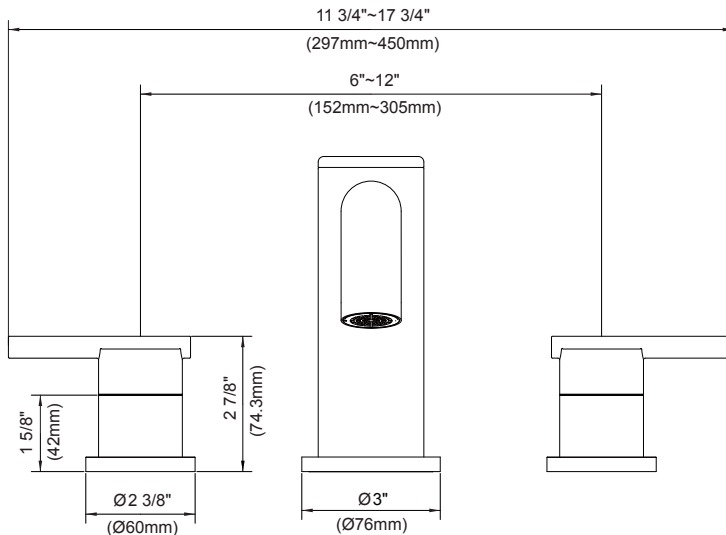

Standards & Certifications

Submittal Information:

Name: _____

Contractor: _____

Location: _____

Contact #: _____