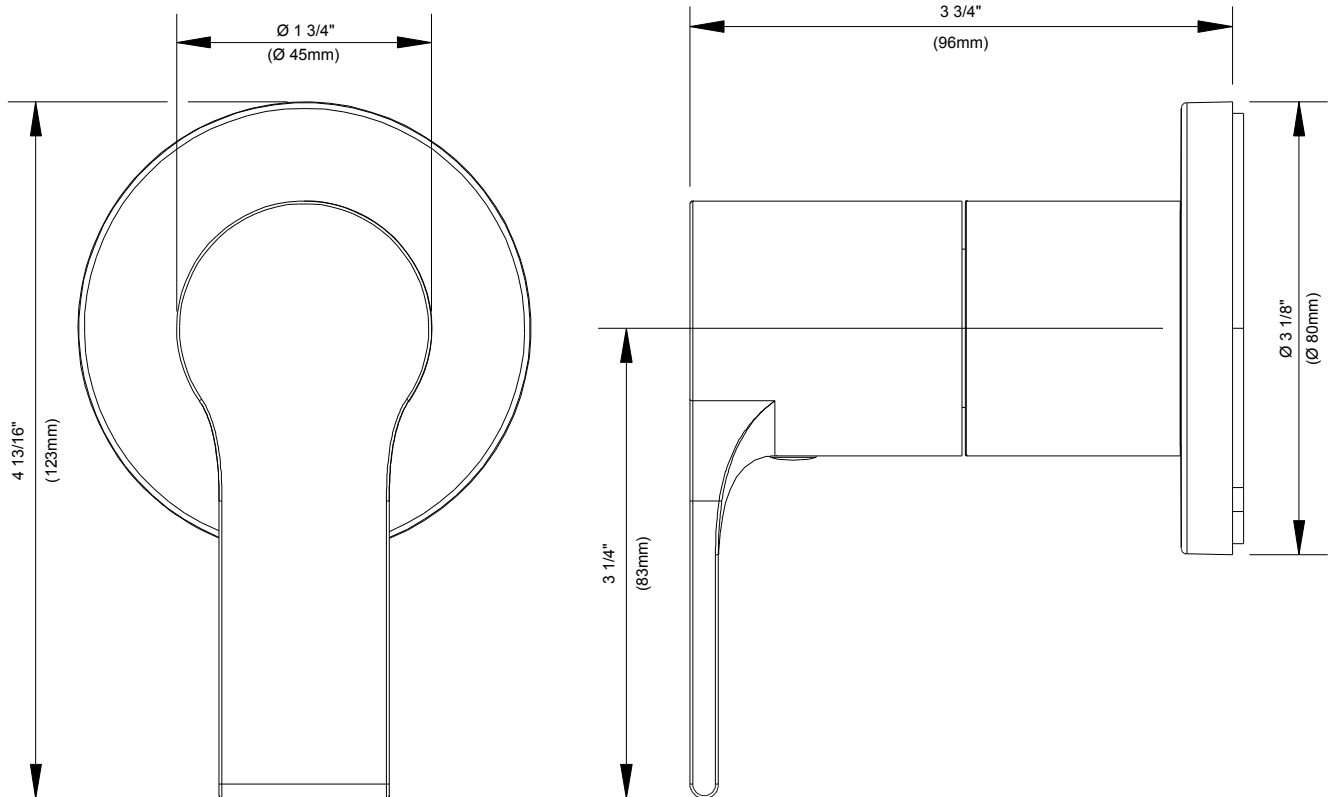

Standards & Certifications

Submittal Information:

Name: _____
Location: _____

Contractor: _____
Contact #: _____