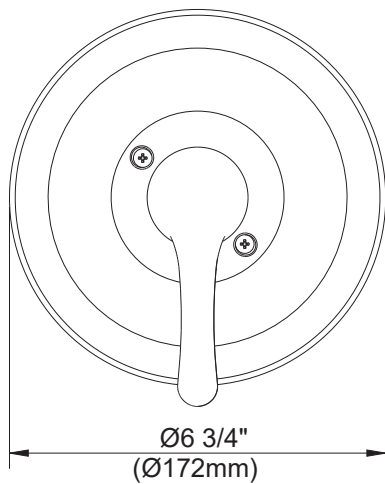

Flow Rate

Submittal Information:

Name: _____ Contractor: _____
Location: _____ Contact #: _____