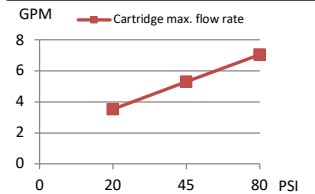

#### Standards & Certifications

ASME A112.18.1/CSA B125.1  
ADA for lever handle control

#### Flow Rate