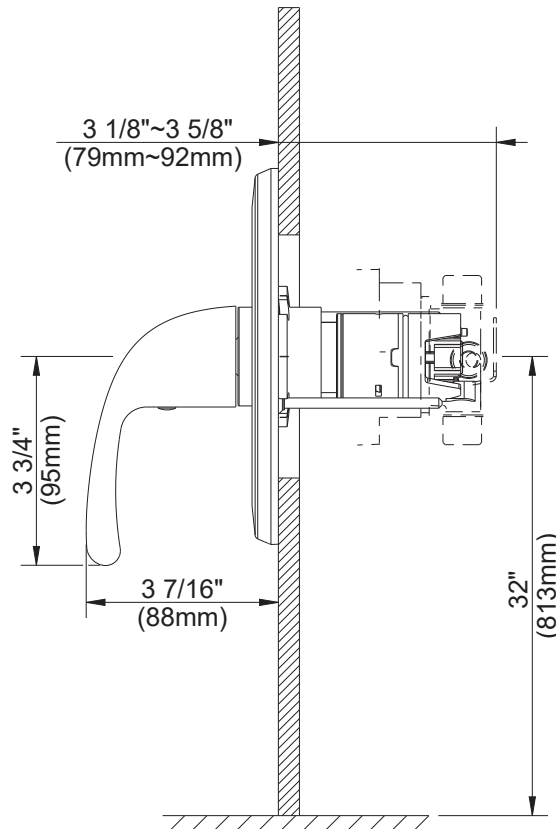

#### Features/Benefits

- Requires Gerber Treysta® Rough-In, G00GS50 Series (Horizontal Inputs) or G00GS52 Series (Vertical Inputs), Sold Separately
- Includes Treysta® Ceramic Disc Pressure Balance Cartridge
- Finish-Matched Deep Wall Kit, D113001, Sold Separately
- Finish-Matched Shallow Wall Kit, GA663B11, Sold Separately

#### Standards & Certifications

ASME A112.18.1/CSA B125.1  
ADA for lever handle control

#### Flow Rate