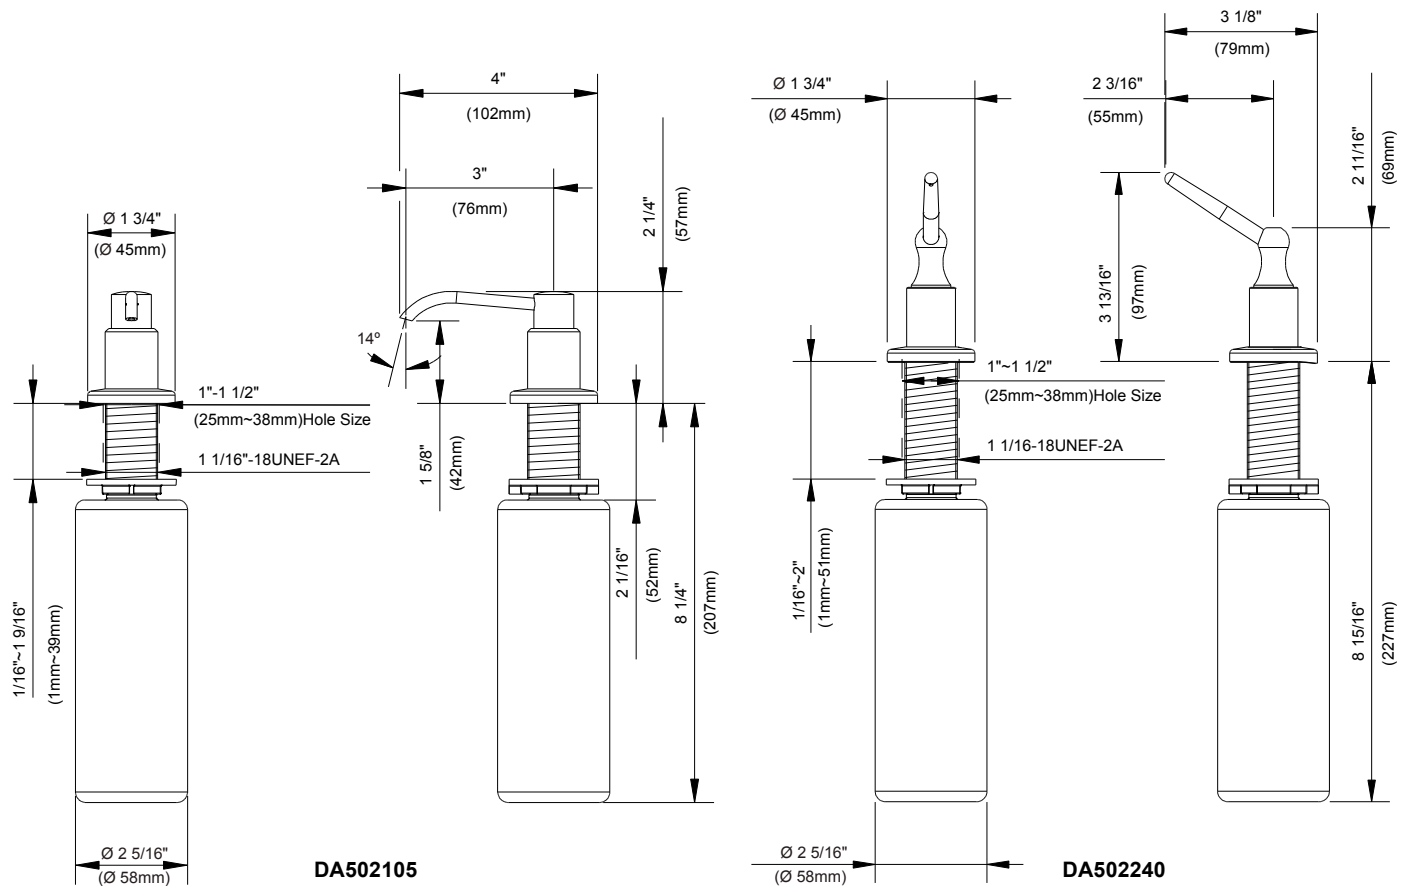

SPECIFICATIONS

Features/Benefits

- Up to 2" Deck Thickness
- Ideal for Soap or Lotion in the Bath or Kitchen

Available Color/Finishes

Color	Description
-------	-------------

Chrome

Please see gerberonline.com or current price list for available finishes. Finish is defined by additional suffix.

DA502105

DA502240

Submittal Information:

Name: _____
 Location: _____

Contractor: _____
 Contact #: _____