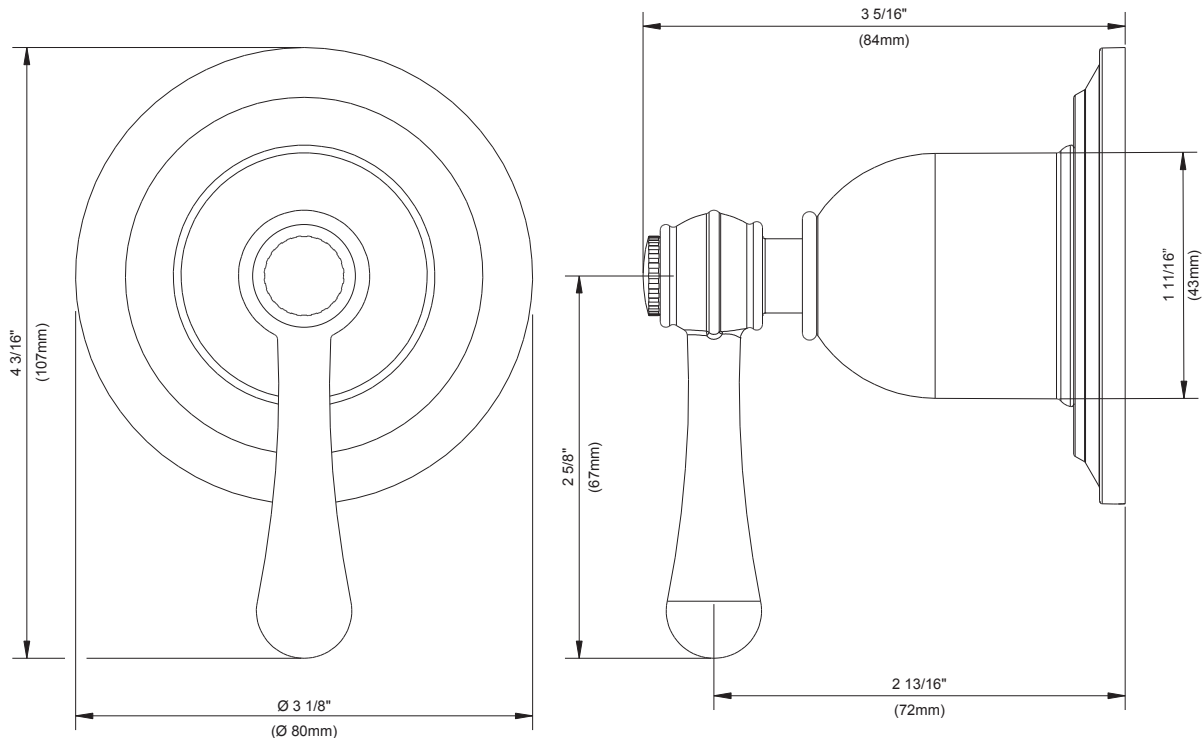

SPECIFICATIONS

Features/Benefits

- Can Be Used as Trim Only for 3/4" Volume Control or 1/2" Shower Diverter, 3-Port/ 2-Outlet or 4-Port/ 3-Outlet
- Requires 3/4" Volume Control Valve, D135300BT, or Single Handle 4 Position Diverter Valve, D130510BT, or Single Handle 3 Position Diverter Valve, D130515BT, or Single Handle 8 Position Diverter Valve, D130010BT, Sold Separately
- Deep Wall Extension Kit, D130011B, Sold Separately
- Includes Escutcheon and Control Handle Assembly

Available Color/Finishes

Color tiles intended for reference only.

Color	Code	Description
		Chrome
	BN	Brushed Nickel
	BS	Satin Black

Standards & Certifications

ASME A112.18.1/CSA B125.1
ADA for lever handle control