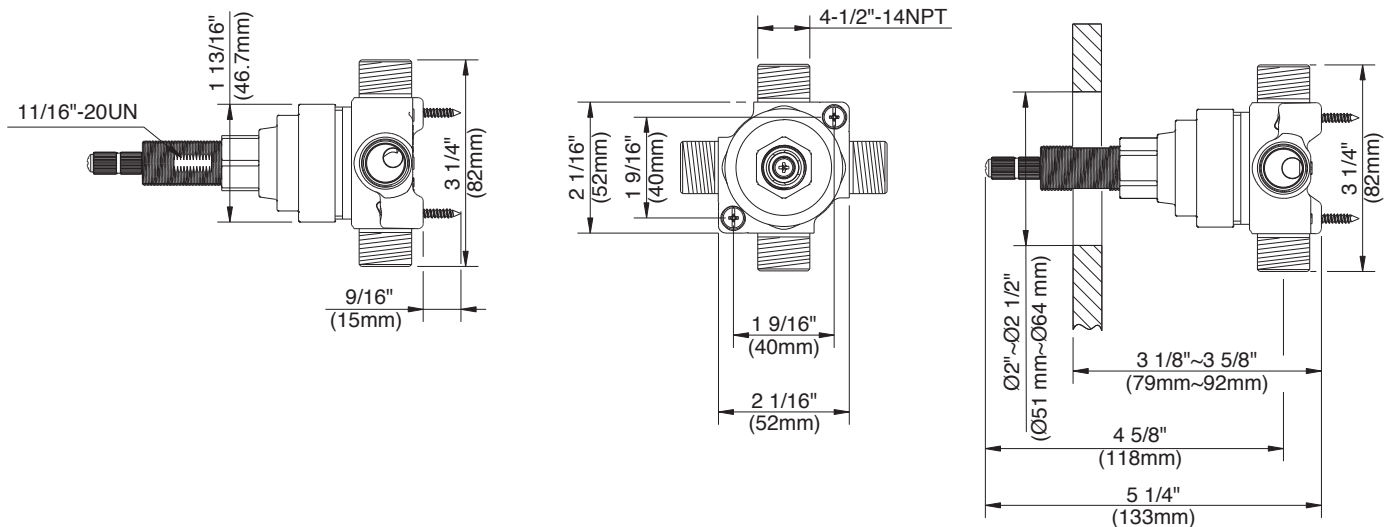

Submittal Information:

Name: _____ Contractor: _____
Location: _____ Contact #: _____