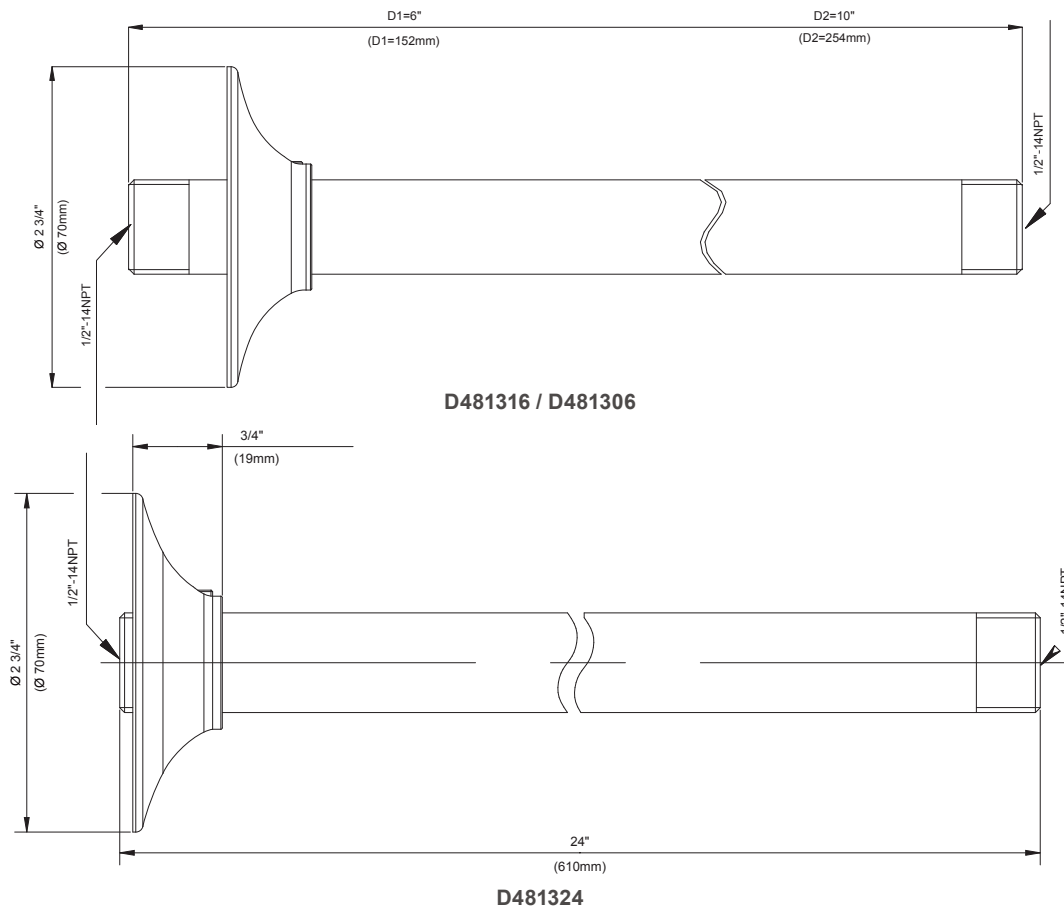

SPECIFICATIONS

Features/Benefits

- D481316 - 6" with Flange
- D481306 - 10" with Flange
- D481324 - 24" with Flange

Available Color/Finishes

Color	Description
	Chrome

Please see gerberonline.com or current price list for available finishes. Finish is defined by additional suffix.

D481316

D481306

D481324

Submittal Information:

Name: _____ Contractor: _____
 Location: _____ Contact #: _____