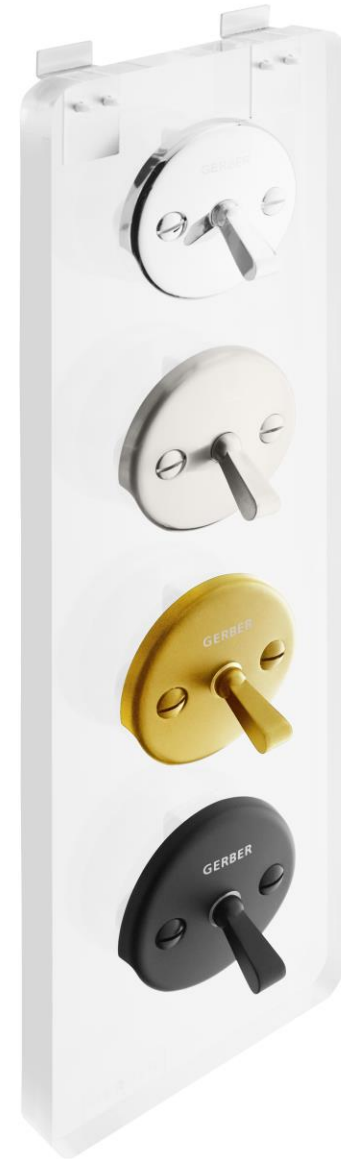

# Pod Options For Bathroom Sink Faucets Slot Wall Or Shelf Display Look

- Widespread lavatory pod
- Single-handle lavatory pod
- Centerset lavatory pod

GPOD0326

GPOD0325

GPOD0324

# Pod Options for Tub & Shower Displays

- Tub & Shower Trim Kit Pod for slot wall
- Handshower Pod for slot wall

GDSPL345

GDSPL345

# Slot-Wall Bathroom Accessories Board

- Dimensions: 18"H x 24"W
- Finish: Gray barn wood laminate

DDSPL323

# Drain Display

- Dimensions: 8"W x 20"H x 1.75" D
- Description: Slot wall-hung acrylic pod with metal brackets
  - Holds drains in 4 finishes: Chrome, Brushed Nickel, Brushed Bronze, and Satin Black

GERBER.