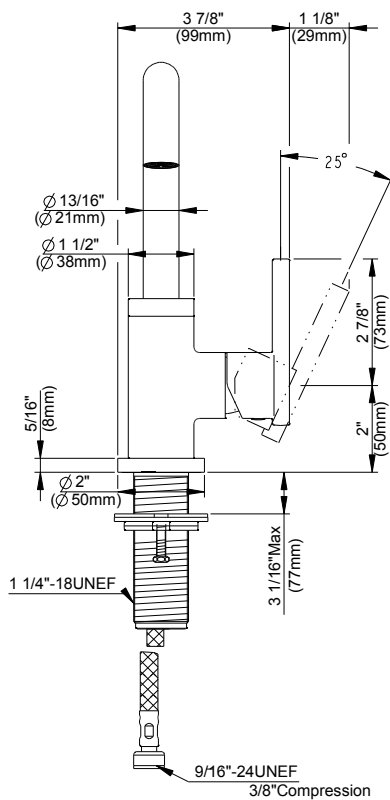

Submittal Information:

Name: _____
Location: _____

Contractor: _____
Contact #: _____