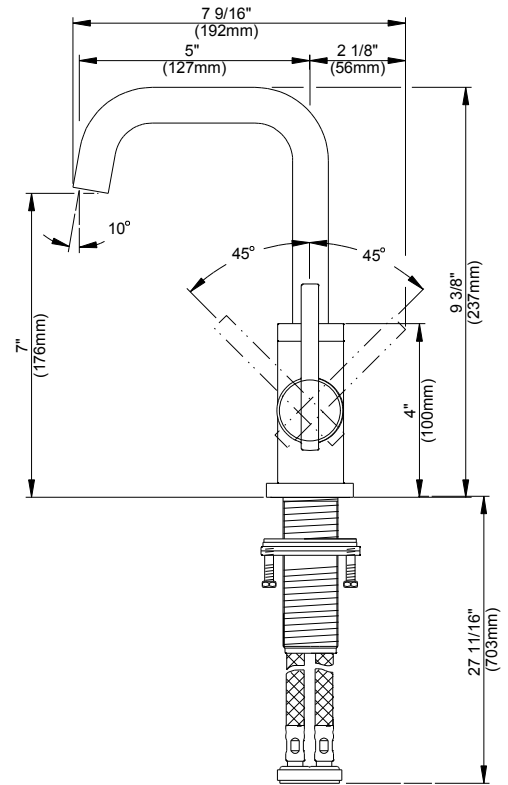

Submittal Information:

Name: _____
Location: _____

Contractor: _____
Contact #: _____