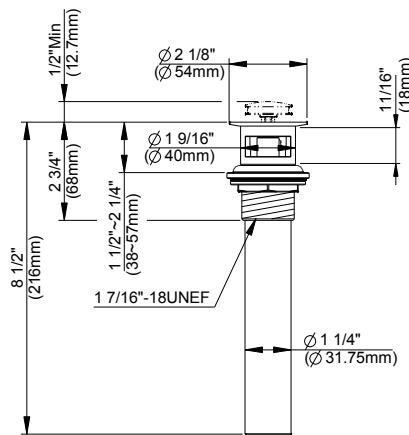

Submittal Information:

Name: _____
Location: _____

Contractor: _____
Contact #: _____