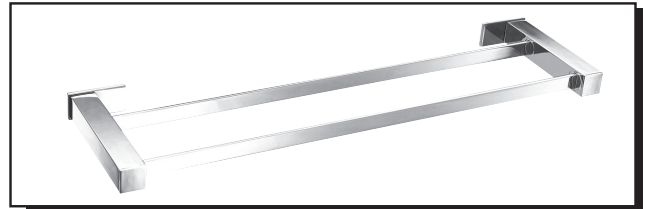

SPECIFICATIONS

SIRIUS™ BATH ACCESSORY COLLECTION

Description

- Matches Sirius™ collection
- Mounting hardware provided
- Sirius™ 18" and 24" Glass Shelves are constructed with tempered glass
- Sirius™ Wall Mount Toilet Brush is constructed with frosted glass cup and metal brush handle with synthetic bristles
- The glass shelves can hold a maximum weight of 22 lbs

Warranty

Danze products are covered by a manufacturer's limited "lifetime" warranty on finish and manufacturing defects.

Available Finishes

- Chrome
- Brushed Nickel (BN)

D446131 - 18" Towel Bar
D446132 - 24" Towel Bar

D446133 - 24" Double Towel Bar

D446134 - 18" Glass Shelf
D446135 - 24" Glass Shelf

18", 24" - Glass Shelf

24" Double Towel Bar

18", 24" - Towel Bar

D446136 - Dual Function - Paper Holder or Towel Bar

D446137 - Robe Hook