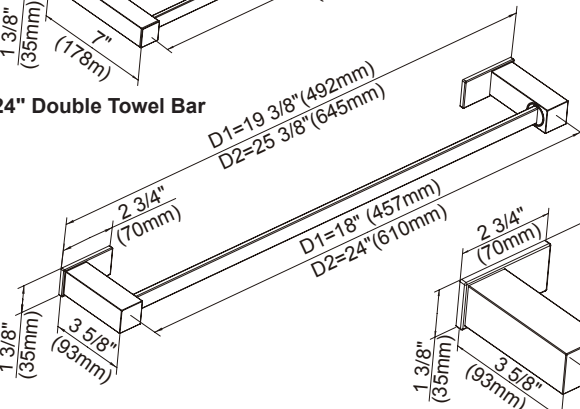

SPECIFICATIONS

SIRIUS™ BATH ACCESSORY COLLECTION

Description

- Matches Sirius™ collection
- Mounting hardware provided
- Sirius™ 18" and 24" Glass Shelves are constructed with tempered glass
- Sirius™ Wall Mount Toilet Brush is constructed with frosted glass cup and metal brush handle with synthetic bristles
- The glass shelves can hold a maximum weight of 22 lbs

D446133 - 24" Double Towel Bar

D446134 - 18" Glass Shelf
D446135 - 24" Glass Shelf

18", 24" - Glass Shelf

24" Double Towel Bar

18", 24" - Towel Bar

D446136 - Dual Function - Paper Holder or Towel Bar

D446137 - Robe Hook