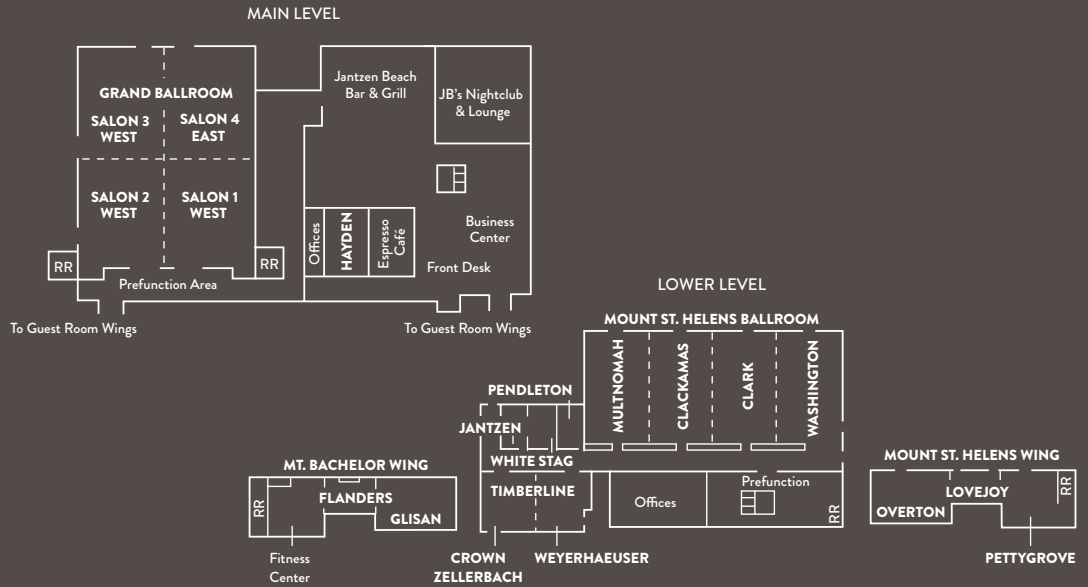

# MEETING & BANQUET FACILITIES

TOTAL SQ. FT. 36,255  
MAX CAPACITY 2,500

## CAPACITY CHART

ROOM NAME	DIMENSIONS L x W x H	SQUARE FT.	RECEPTION	ROUNDS	BANQUET	CLASSROOM	THEATER	CONFERENCE	HOLLOW	U-SHAPE	EXHIBIT
Grand Ballroom	150' x 120' x 16'	18,000	2,500	1,200	1,500	1,300	2,008	x	x	x	115
Salon 1 & 4 East	150' x 60' x 16'	9,000	1,250	580	728	640	1,004	x	x	x	52
Salon 2 & 3 West	150' x 60' x 16'	9,000	1,250	580	728	640	1,004	x	x	x	52
Salon 1 East	60' x 60' x 16'	3,542	490	200	240	228	406	x	x	x	18
Salon 2 West	60' x 60' x 16'	3,542	490	200	240	228	406	x	x	x	18
Salon 3 West	60' x 60' x 16'	3,542	490	200	240	228	406	x	x	x	18
Salon 4 East	60' x 60' x 16'	3,542	490	200	240	228	406	x	x	x	18
Mount Saint Helens Ballroom	144' 54' x 13'	7,760	1,080	550	700	450	1,050	x	x	x	60
Multnomah Room	36' x 54' x 13'	1,994	270	120	170	108	220	44	62	52	14
Clackamas Room	36' x 54' x 13'	1,994	270	120	170	108	220	44	62	52	14
Clark Room	36' x 54' x 13'	1,994	270	120	170	108	220	44	62	52	14
Washington Room	36' x 54' x 13'	1,994	270	120	170	108	220	44	62	52	14
Jantzen Room	26' x 16' x 8'	416	50	30	x	20	50	22	x	x	x
White Stag	26' x 16' x 8'	416	50	30	x	20	50	22	x	x	x
Pendleton Room	26' x 16' x 8'	416	50	30	x	20	50	22	x	x	x
Timberline Room	36' x 61' x 9'	2,196	240	120	170	112	240	52	68	58	x
Crown-Zellerbach	36' x 30' x 9'	1,080	120	60	80	60	112	32	40	35	x
Weyerhaeuser	36' x 30' x 9'	1,080	120	60	80	60	112	32	40	35	x
Flanders Room	28' x 20' x 8'	560	50	30	35	20	55	20	x	x	x
Glisan Room	45' x 30' x 8'	1,350	90	70	90	60	90	34	46	38	x
Overton Room	45' x 30' x 8'	1,350	90	70	90	60	90	34	46	38	x
Lovejoy Room	28' x 20' x 8'	560	50	30	35	20	55	20	x	x	x
Pettygrove Room	33' x 33' x 8'	1,089	75	50	x	40	70	24	x	x	x
Hayden Room	51' x 42' x 8'	2,142	x	110	x	80	180	24	40	32	x