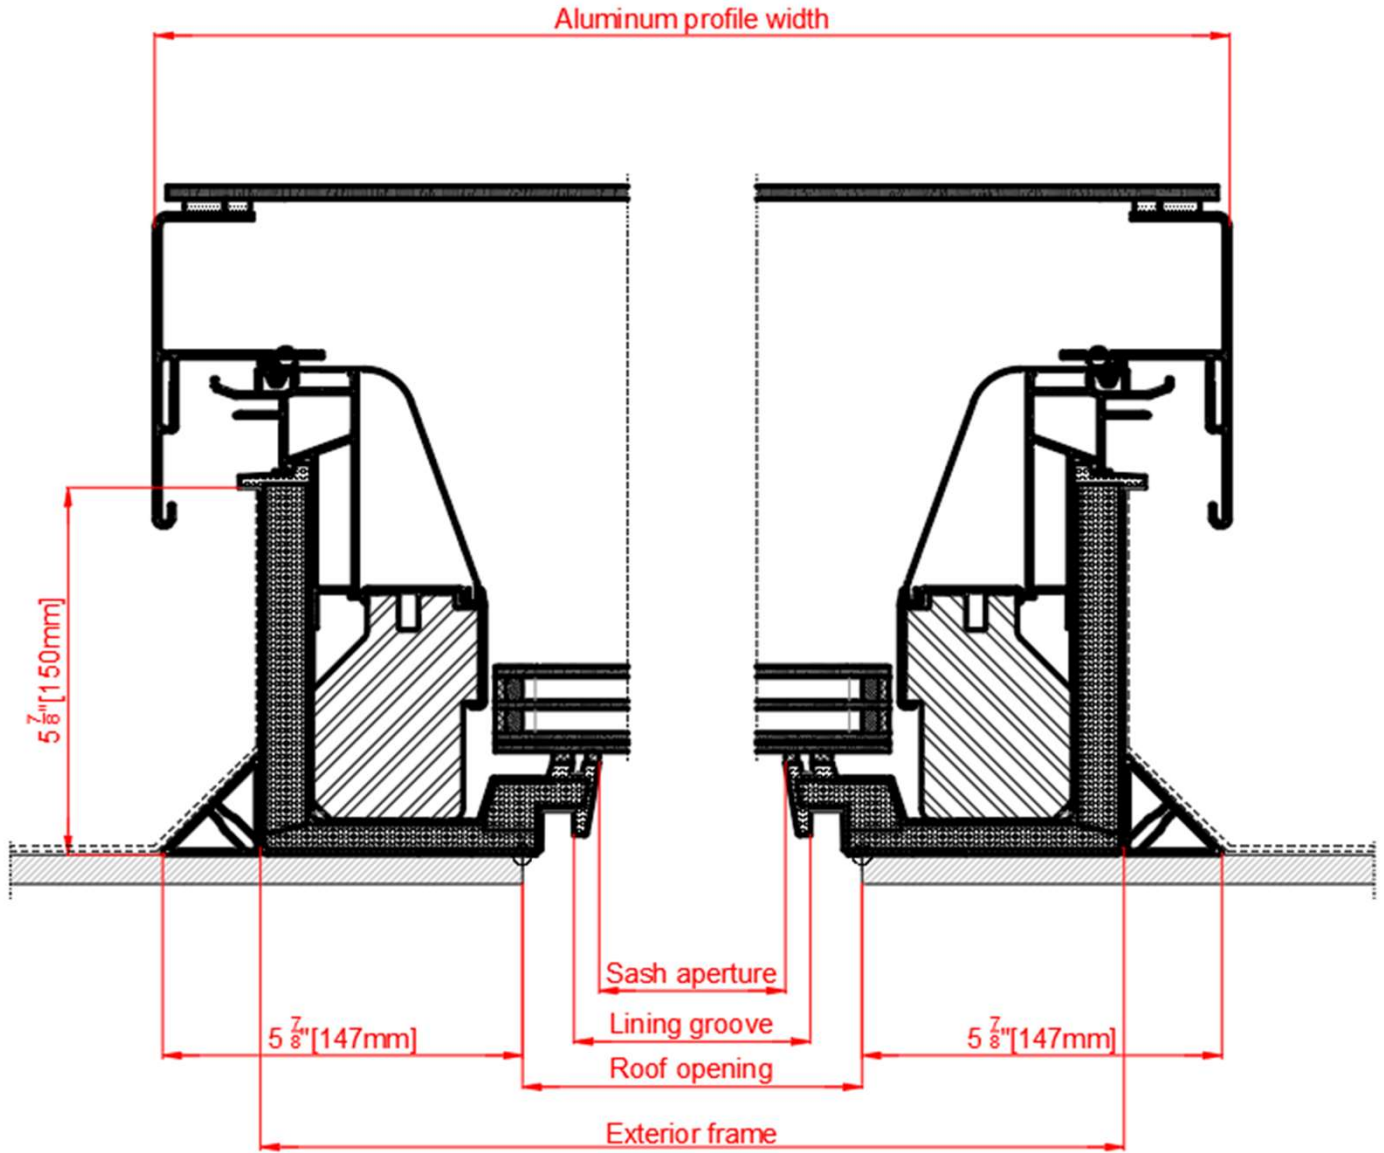

CFU Flat Roof Skylight

Technical Product Data Sheet

VELUX®

Description

- CFU is a flat roof skylight that mounts to roof deck. Base (0020Q) is manufactured with an insulated white PVC frame and a laminated thermal double glazed glass inner pane. Skylight offered with CurveTech glass (ISU 1093) outer glazing.

Installation

- No designated top, bottom, or sides for installation in any direction.
- 0 degrees to 15 degrees, use standard installation procedure.

Flashings

- None

Interior Accessories

- None

Type Sign

- Example: CFU 120120 1093 01BF05
- Laser engraved on base.

Standard Sizes

- 060060, 080080, 090060, 120090, 120120

Special Sizes

- 090090, 100100, 150100, 150150, 200100

Warranty

- **Skylight** – 10 years from the date of purchase; VELUX warrants that the skylight will be free from defects in material and workmanship.

0020Q

ISU 1093

Cross Section

Size	Profile Width	Sash Aperture	Linings Groove	Roof Opening	Exterior Frame
060060	35 1/2 x 35 1/2	17 1/8 x 17 1/8	22 x 22	23 5/8 x 23 5/8	30 11/16 x 30 11/16
080080	43 3/8 x 43 3/8	25 x 25	29 7/8 x 29 7/8	31 1/2 x 31 1/2	38 9/16 x 38 9/16
060090	35 1/2 x 47 1/4	17 1/8 x 28 15/16	22 x 33 13/16	23 5/8 x 35 7/16	30 11/16 x 42 1/2
090120	47 1/4 x 59 1/16	28 15/16 x 40 3/4	33 13/16 x 45 5/8	35 7/16 x 47 1/4	42 1/2 x 54 3/8
120120	59 1/16 x 59 1/16	40 3/4 x 40 3/4	45 5/8 x 45 5/8	47 1/4 x 47 1/4	54 3/8 x 54 3/8