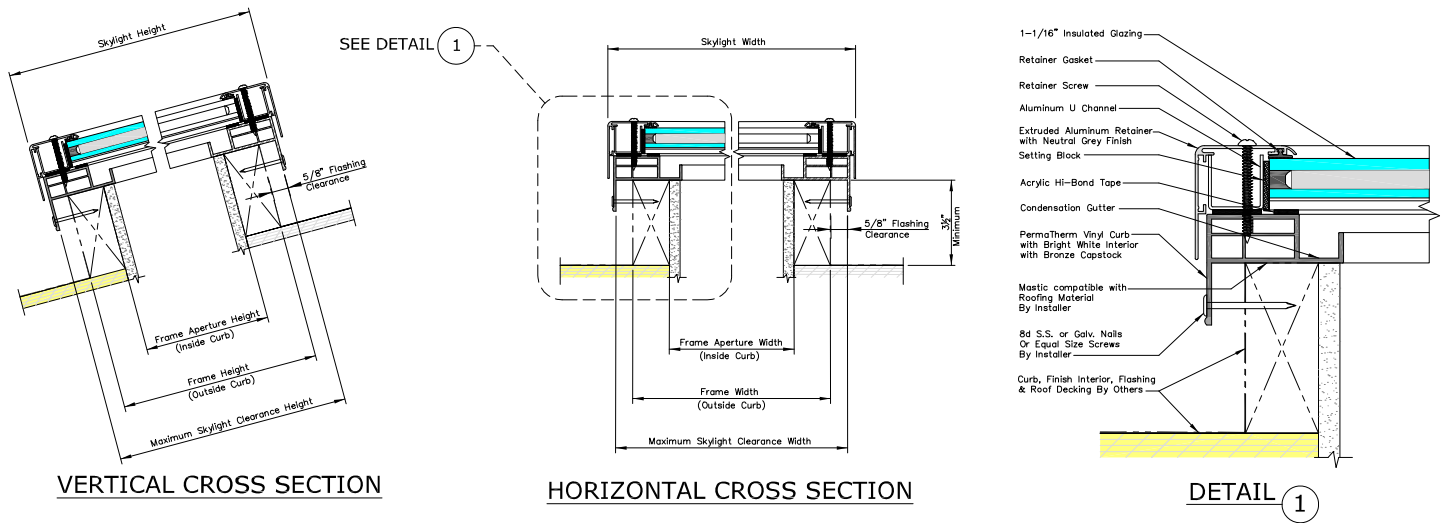

FEATURES & BENEFITS

- Clean exterior profile provides natural light without obstructing roofline
- Versatile sizing allows for greater flexibility in positioning options
- Covers areas up to 35 square feet - 10 feet at the longest dimension

SkyMax Fixed Skylight

COMPLIANCE AND CERTIFICATIONS

- WDMA Hallmark Certification
- NFRC Certification
- Florida Product Approval
- IAPMO-ES Certified

STANDARD STOCKED SIZES

| | | 4896 | 5199 |
|---------------|------------|-------|------|
| Frame Width | (W-in.) | 48 | 51 |
| Frame Height | (H-in.) | 96 | 99 |
| Daylight Area | (Sq. Feet) | 29.06 | 32 |

Custom sizes available up to 35 sq. ft.