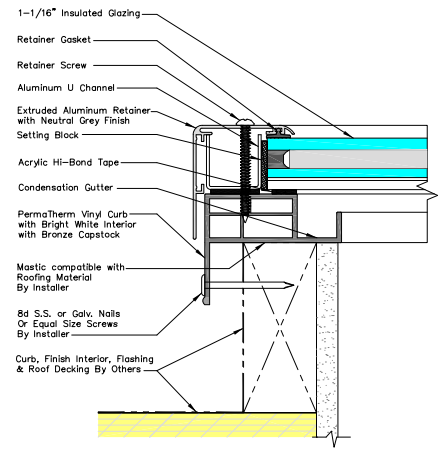

Optional Skylight Upgrades

- Available in custom sizes
- Custom glass options available
- Custom finish options:

Other custom finish colors are available.

SkyMax Fixed Skylight

Vertical Cross Section

SEE DETAIL 1

Horizontal Cross Section

Detail 1

Compliance and Certifications

- WDMA Hallmark Certification
- NFRC Testing
- Florida Product Approval
- IAPMO-ES Certified

Standard Stocked Sizes

	4896	5199
(W-in. x H-in.)		
Outside Curb	48 x 96	51 x 99
Max Skylight Clearance	49 ¼ x 97 ¼	52 ¼ x 100 ¼
Daylight Area (Sq. Feet)	29.06	32

Custom sizes available up to 35 sq. ft.