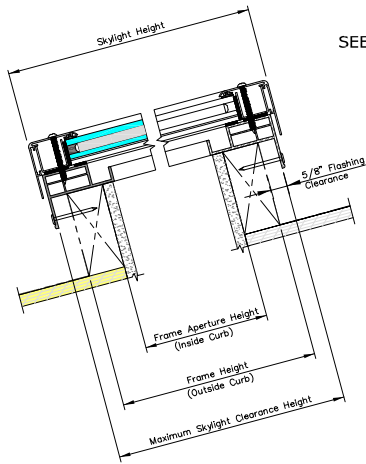

SkyMax Fixed Skylight

Vertical Cross Section

SEE DETAIL 1