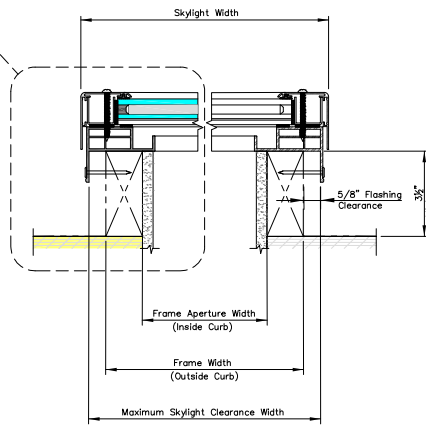

Optional Skylight Upgrades

- Available in custom sizes
- Custom glass options available
- Custom finish options:

Other custom finish colors are available.

SkyMax Fixed Skylight

Vertical Cross Section

SEE DETAIL 1

Horizontal Cross Section

Detail 1

Compliance and Certifications

- WDMA Hallmark Certification
- NFRC Testing
- Florida Product Approval
- IAPMO-ES Certified

Standard Stocked Sizes

	4896	5199
(W-in. x H-in.)		
Outside Curb	48 x 96	51 x 99
Max Skylight Clearance	49 ¼ x 97 ¼	52 ¼ x 100 ¼
Daylight Area (Sq. Feet)	29.06	32