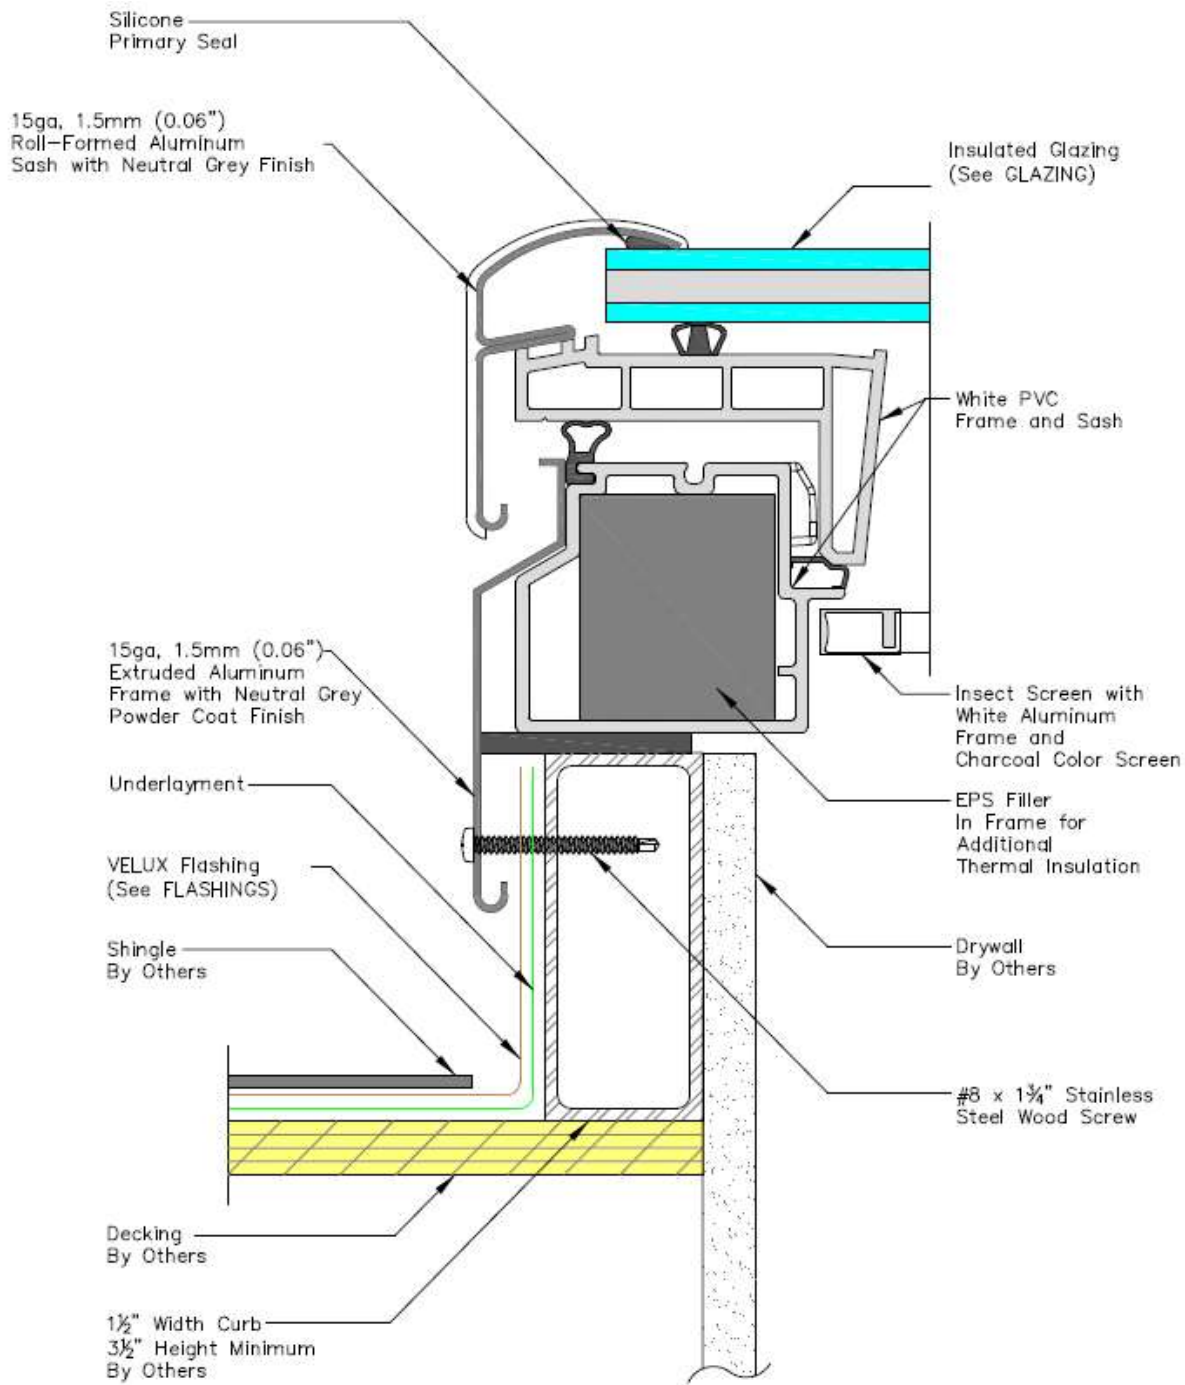

Corner keys made of ASA Luran in neutral grey finish.