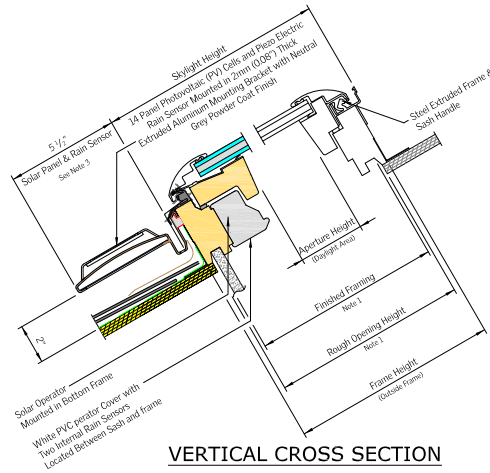

## Compliance and Certifications

- DBPR Florida
- IAPMO
- NFRC, National Fenestration Rating Council
- Energy Star
- WDMA, Window & Door Manufacturing Association

		C01	C04	C06	C08	M02	M04	M06	M08	S01	S06
Rough Opening Width	(W-in.)	21	21	21	21	30 3/16	30 3/16	30 3/16	30 3/16	44 1/4	44 1/4
Rough Opening Height	(H-in.)	26 7/8	37 7/8	45 3/4	54 7/16	30	37 7/8	45 3/4	54 7/16	26 7/8	45 3/4
Daylight Area	(Sq. Feet)	2.27	3.50	4.38	5.34	4.11	5.48	6.86	8.36	5.57	10.73