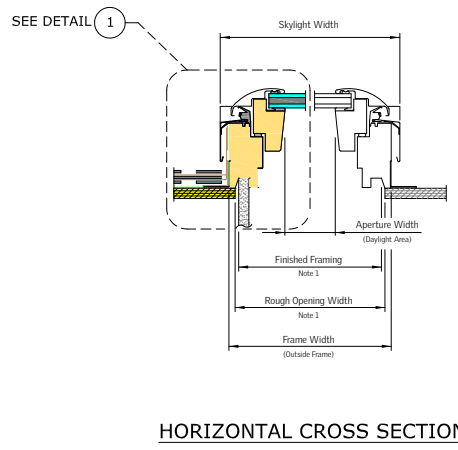

## Compliance and Certifications

- DBPR Florida
- IAPMO
- NFRC, National Fenestration Rating Council
- Energy Star
- WDMA, Window & Door Manufacturing Association

		C01	C04	C06	C08	M02	M04	M06	M08	S01	S06
Rough Opening Width	(W-in.)	21	21	21	21	30 3/16	30 3/16	30 3/16	30 3/16	44 1/4	44 1/4
Rough Opening Height	(H-in.)	26 7/8	37 7/8	45 3/4	54 7/16	30	37 7/8	45 3/4	54 7/16	26 7/8	45 3/4
Daylight Area	(Sq. Feet)	2.27	3.50	4.38	5.34	4.11	5.48	6.86	8.36	5.57	10.73