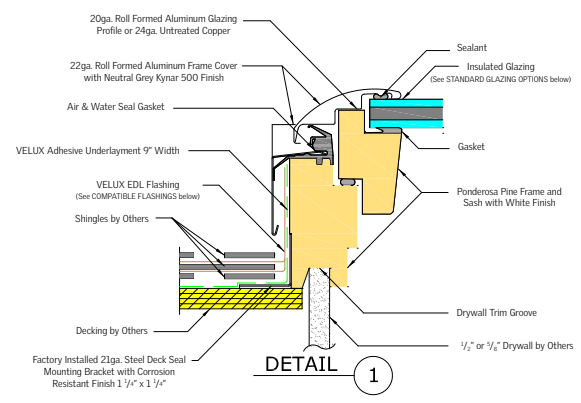

Solar Powered Fresh Air Deck-Mounted Skylight

Compliance and Certifications

- DBPR Florida
- IAPMO
- NFRC, National Fenestration Rating Council
- Energy Star
- WDMA, Window & Door Manufacturing Association

		C01	C04	C06	C08	M02	M04	M06	M08	S01	S06
Rough Opening Width	(W-in.)	21	21	21	21	30 3/16	30 3/16	30 3/16	30 3/16	44 1/4	44 1/4
Rough Opening Height	(H-in.)	26 7/8	37 7/8	45 3/4	54 7/16	30	37 7/8	45 3/4	54 7/16	26 7/8	45 3/4
Daylight Area	(Sq. Feet)	2.27	3.50	4.38	5.34	4.11	5.48	6.86	8.36	5.57	10.73