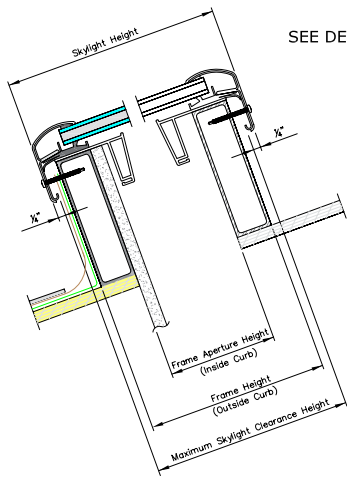

Fixed Curb-Mounted Skylight

VERTICAL CROSS SECTION