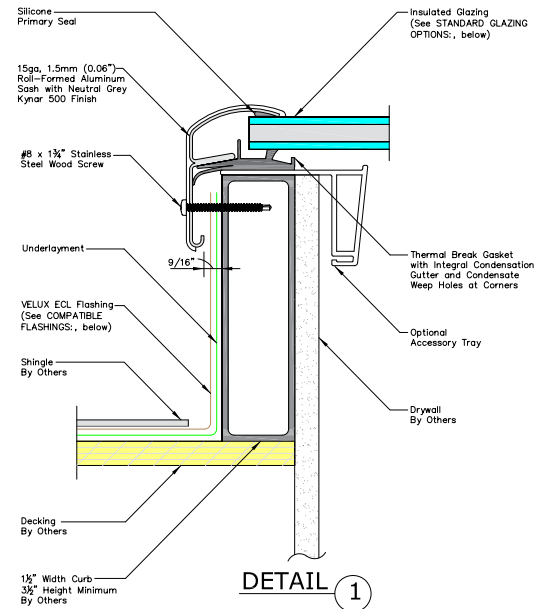

COMPLIANCE AND CERTIFICATIONS

- DBPR Florida
- IAPMO
- NFRC, National Fenestration Rating Council
- Energy Star
- WDMA, Window & Door Manufacturing Association

STANDARD SIZES

		1430	1446	2222	2230	2234	2246	2270	3030	3046	3055	3434	3446	4622	4646	4672
Frame Width	(W-in.)	17 1/2	17 1/2	25 1/2	25 1/2	25 1/2	25 1/2	25 1/2	33 1/2	33 1/2	33 1/2	37 1/2	37 1/2	49 1/2	49 1/2	49 1/2
Frame Height	(H-in.)	33 1/2	49 1/2	25 1/2	33 1/2	37 1/2	49 1/2	73 1/2	33 1/2	49 1/2	58 1/2	37 1/2	49 1/2	25 1/2	49 1/2	75 1/2
Daylight Area	(Sq. Feet)	3.07	4.68	3.52	4.76	5.39	7.27	11.01	6.46	9.85	11.76	8.27	11.14	7.27	15.02	23.47

FCM custom sizes available