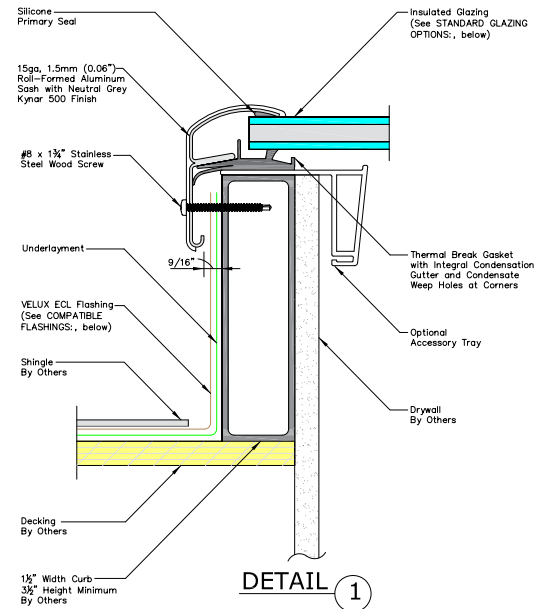

OPTIONAL SKYLIGHT UPGRADES

- Impact Glass*
- White Laminated Glass*
- Snowload Glass*
- Available in Custom Sizes

ACCESSORIES

- Factory pre-installed Room-Darkening shades

*Select standard sizes only.

Fixed Curb-Mounted Skylight

STANDARD SIZES

		1430	1446	2222	2230	2234	2246	2270	3030	3046	3055	3434	3446	4622	4646	4672
Frame Width	(W-in.)	17 1/2	17 1/2	25 1/2	25 1/2	25 1/2	25 1/2	25 1/2	33 1/2	33 1/2	33 1/2	37 1/2	37 1/2	49 1/2	49 1/2	49 1/2
Frame Height	(H-in.)	33 1/2	49 1/2	25 1/2	33 1/2	37 1/2	49 1/2	73 1/2	33 1/2	49 1/2	58 1/2	37 1/2	49 1/2	25 1/2	49 1/2	75 1/2
Daylight Area	(Sq. Feet)	3.07	4.68	3.52	4.76	5.39	7.27	11.01	6.46	9.85	11.76	8.27	11.14	7.27	15.02	23.47