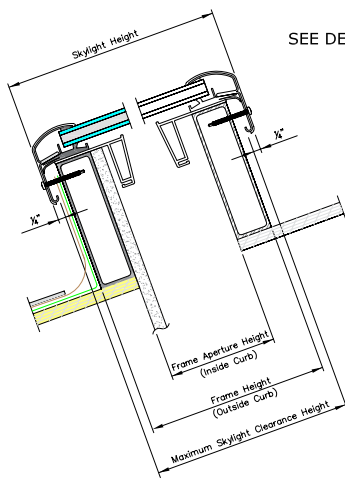

Fixed Curb-Mounted Skylight

VERTICAL CROSS SECTION