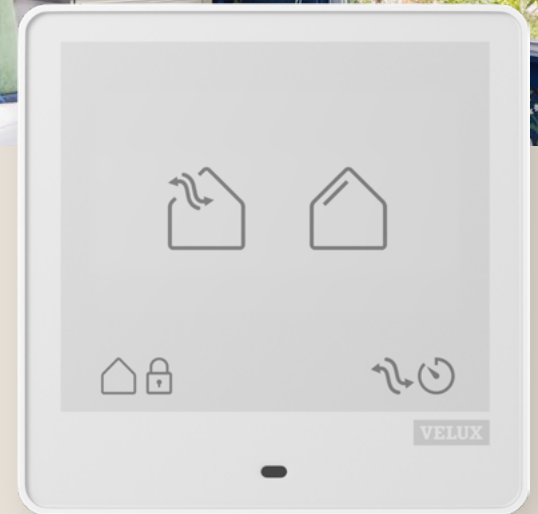

Add a pre-installed solar-powered shade

See page 14

Smartphone control and automation available

See page 12

◆ Sizes D26 and D06 fit perfectly between roof trusses.

# Simple control of all VELUX skylights and shades with one remote.

The Touch remote controls both skylights and shades, featuring ventilation timing and programmable presets.

We believe it should be easier to create your perfect home environment with VELUX skylights and shades. Now, with VELUX Touch, you only need to reach for one remote to take control of every skylight and shade you install. Talk about indoor comfort right at your fingertips!