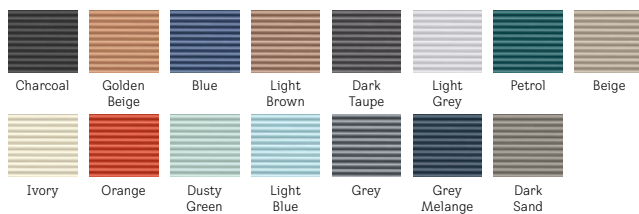

Complete light control.

Solar-Powered Shade Pairing

VELUX shades allow you to control the light, enhance your decor, and improve energy efficiency.

We offer the option of ordering VELUX Solar Powered Fresh Air Skylights with **Pre-Installed White Room Darkening, Double-Pleated shades.**

- Room darkening, double-pleated shade
- Blackout cloth, honeycomb structure
- Neat pleats

In-Stock Shade¹ Free factory installation

Room-Darkening Double-Pleated

Special Order² Ships separately from skylight

Room-Darkening Double-Pleated