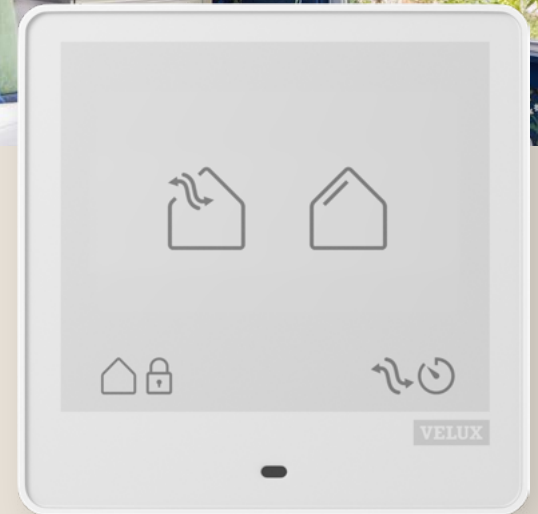

Visually expand your space and transform your home with natural light and sky views.

- Low profile creates a clean, streamlined appearance on the roof
- Twice the natural light as vertical windows
- Safety Glass is standard on all FCM models

Standard Sizes	1430	1446	2222	2230	2234	2246	2270
Outside Curb (W-in. x H-in.)	17 ½ x 33 ½	17 ½ x 49 ½	25 ½ x 25 ½	25 ½ x 33 ½	25 ½ x 37 ½	25 ½ x 49 ½	25 ½ x 73 ½

Standard Sizes	3030	3046	3055	3434	3446	4646	4672
Outside Curb (W-in. x H-in.)	33 ½ x 33 ½	33 ½ x 49 ½	33 ½ x 58 ½	37 ½ x 37 ½	37 ½ x 49 ½	49 ½ x 49 ½	49 ½ x 75 ½

Add a pre-installed
solar-powered
shade
See page 14

Smartphone control and
automation available
See page 12

Simple control of all VELUX skylights and shades with one remote.

The Touch remote controls both skylights and shades, featuring ventilation timing and programmable presets.