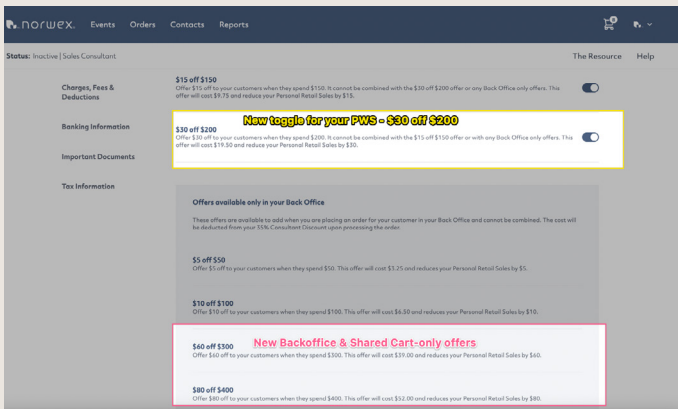

## HOLIDAY SEASON

# New shop offers

For all Office Suite Members – in addition to the amazing Shop Offers we already have, starting November 1, we're adding three NEW ones to make your holiday sales even easier!

### Shop Offer 1

\$30 off \$200 (cost of \$19.50 to the Consultant)

You can turn this on for your entire site, add to a Shared Cart or use it when placing an order for a customer in the Back Office.