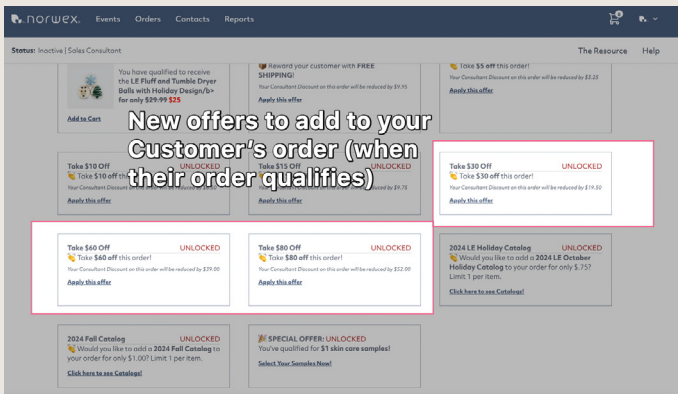

### Shop Offer 1

\$30 off \$200 (cost of \$19.50 to the Consultant)

You can turn this on for your entire site, add to a Shared Cart or use it when placing an order for a customer in the Back Office.

### Shop Offers 2 & 3

\$60 off \$300 (cost of \$39 to the Consultant)

\$80 off \$400 (cost of \$52 to the Consultant)

You can add these shop offers to a Shared Cart or use them when placing an order for your customer in the Back Office.