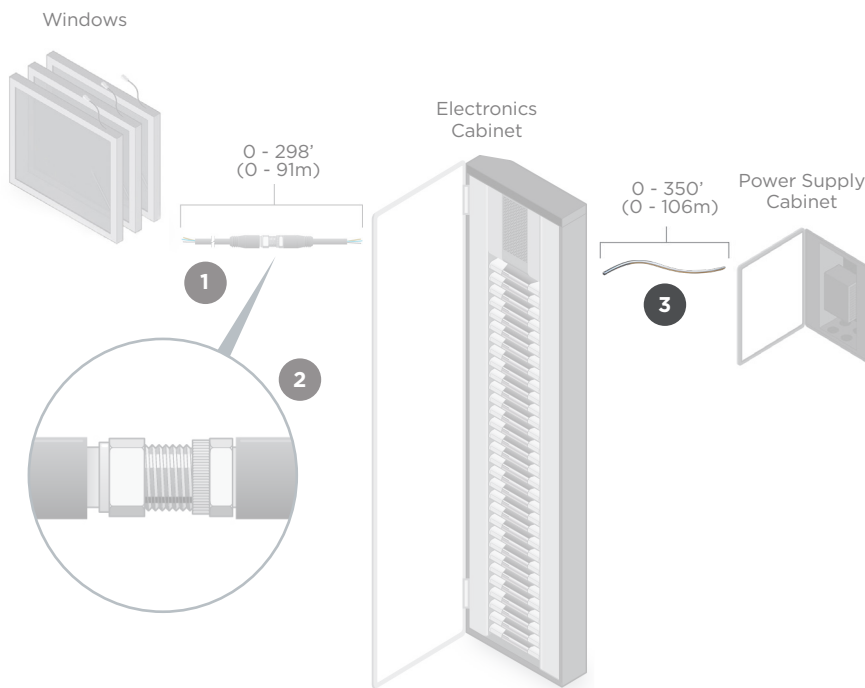

Halio® Power Cable

The 16 AWG 4-conductor plenum power cable connects the Halio Power Supply Cabinet to the Halio Components Cabinet.

NOTES

- Halio approved or recommended cables are required for warranty purposes (refer to standard warranty terms for more details)

INSTALLATION

- Allows for installation of power supply up to 300' (91m) from drivers
- Cable is not terminated; requires Halio terminal

©2019 Kinestral Technologies, Inc. Halio and Kinestral are trademarks of Kinestral Technologies, Inc. Halio North America, LLC and Halio International, S.A. are licensees of the Halio trademark and brand. All other trademarks are owned by their respective manufacturers.