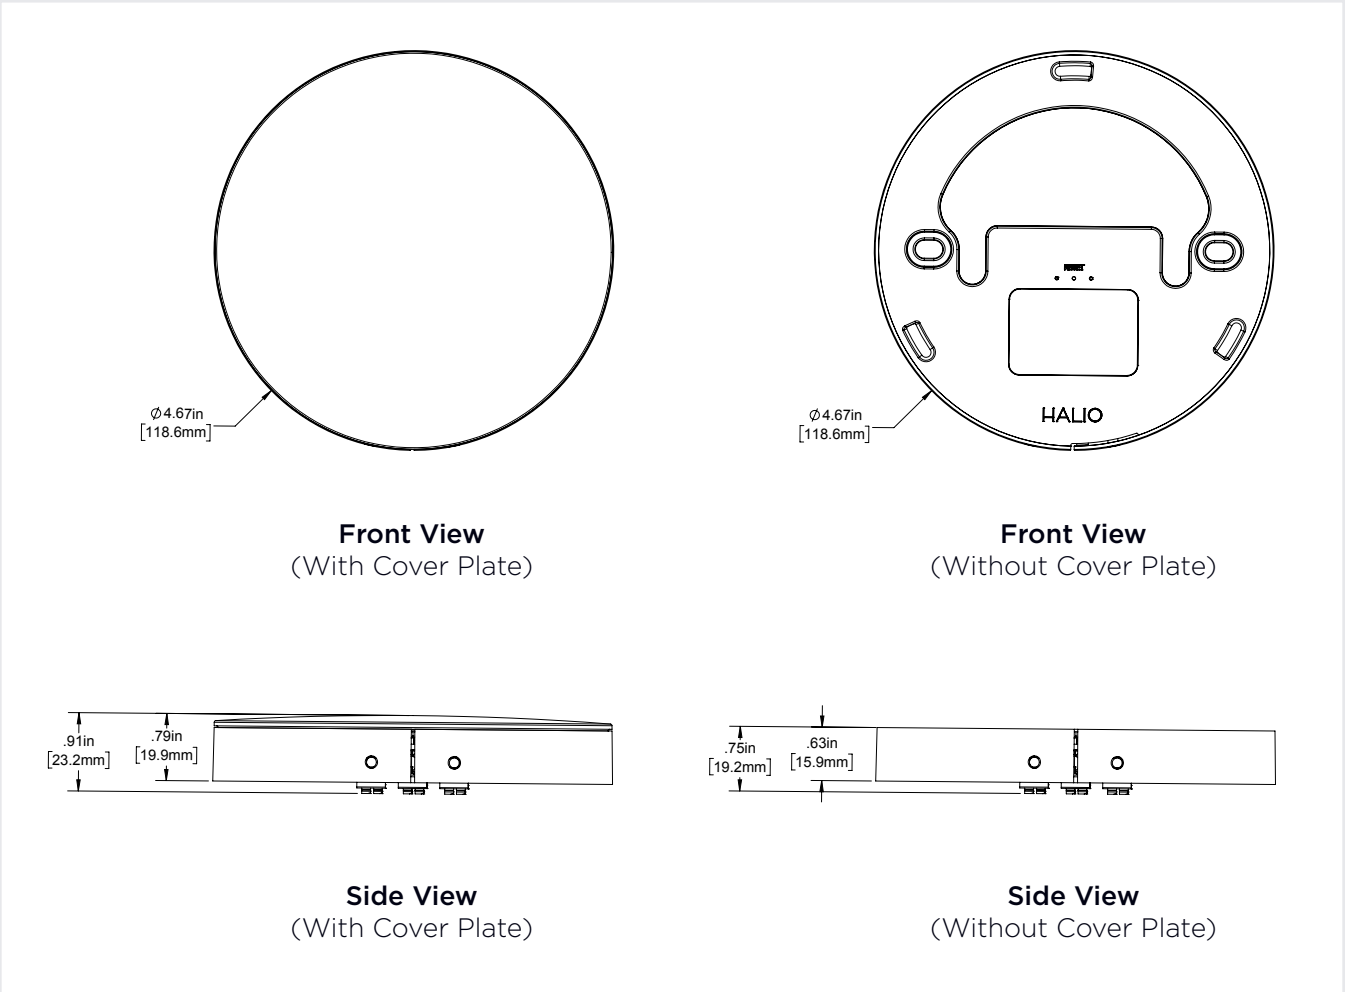

WIRELESS RANGE EXTENDER TECHNICAL DRAWINGS