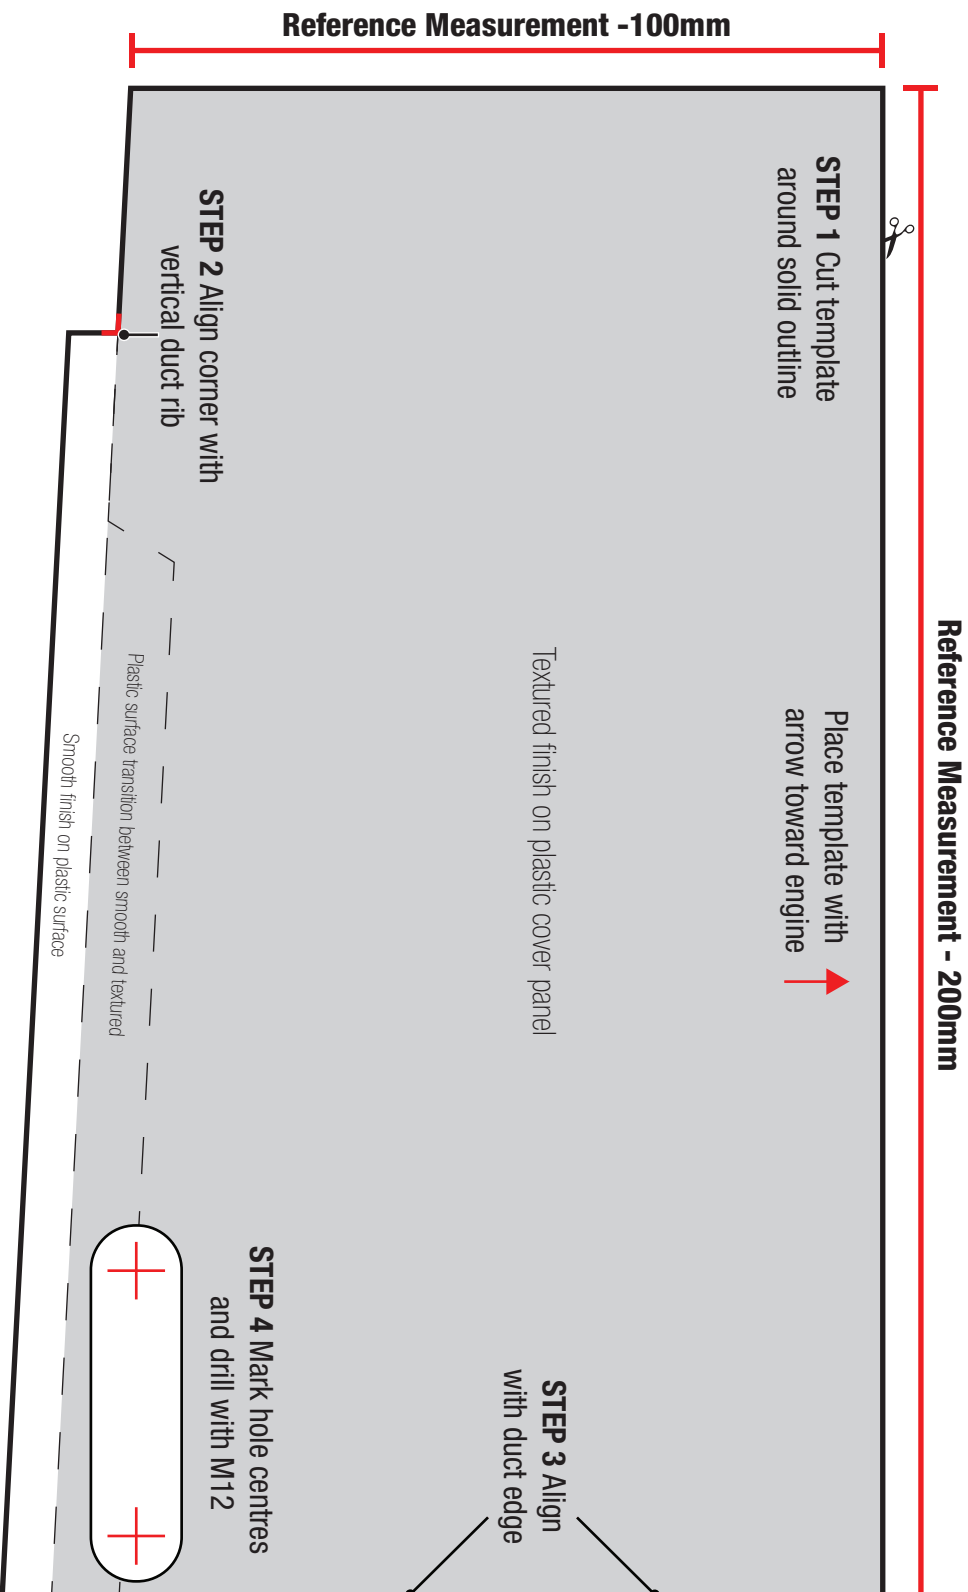

Inspection Hole Cutout Template

Suitable for LandCruiser 200 Series (11/2008 - 9/2017)

Inspection Hole Cutout Template

Suitable for LandCruiser 200 Series (9/2017-Present)