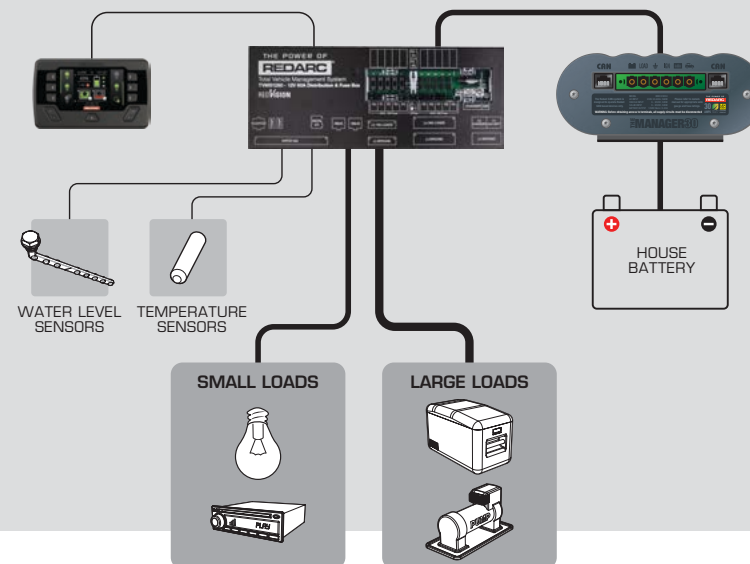

REDVISION STANDARD SETUP

VISIT REDARCELECTRONICS.COM TODAY

For free product support contact your local distributor. A complete list can be found at redarcelectronics.com/distributors or send an email to power@redarcelectronics.com

Local calling numbers

USA +1 (704) 247-5150
Canada +1 (604) 260 5512
Mexico +52 (558) 526 2898

International head office

23 Brodie Road North, Lonsdale
South Australia, Australia 5160
Email power@redarcelectronics.com

8am to 5.30pm Australian Central Standard Time Monday to Friday