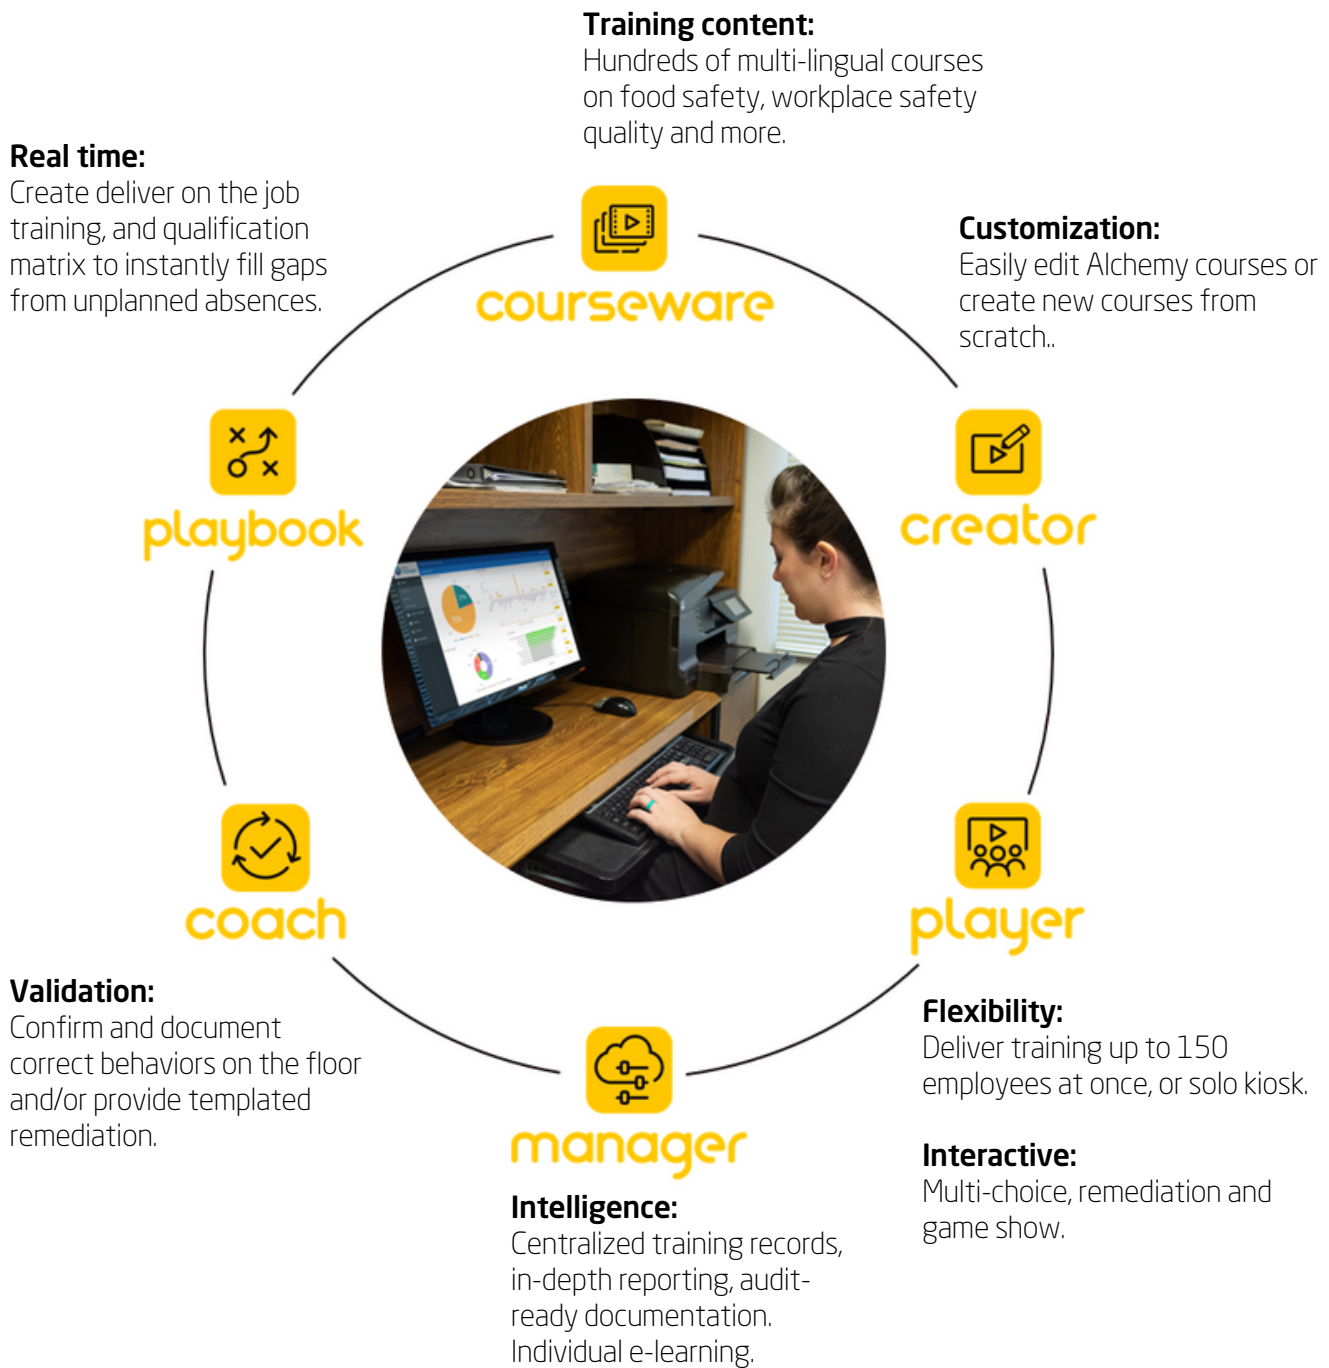

Unlock real-time reporting across your entire team at every touchpoint.

INTEGRATED
TECHNOLOGY

AUDIT-READY
REPORTING

MAXIMISE
PRODUCTIVITY

EMPLOYEE
ENGAGEMENT

Skill up your team

Enhance your employee experience to grow engagement, retention and consistency.

Integrated technology

Smart technology solutions to scale their business, by upskilling their people.

Scale up your efficiency

With large volumes of employees, quality training improves efficiency across your business to reduce downtime.

Real-time, audit-ready reporting

Doing things better, with less resources. Smart reporting to save time, improve quality and improve training.

Powering your workforce.

Continuous employee engagement, with consistent messaging, delivered in multiple formats results in a safer, more productive workforce.