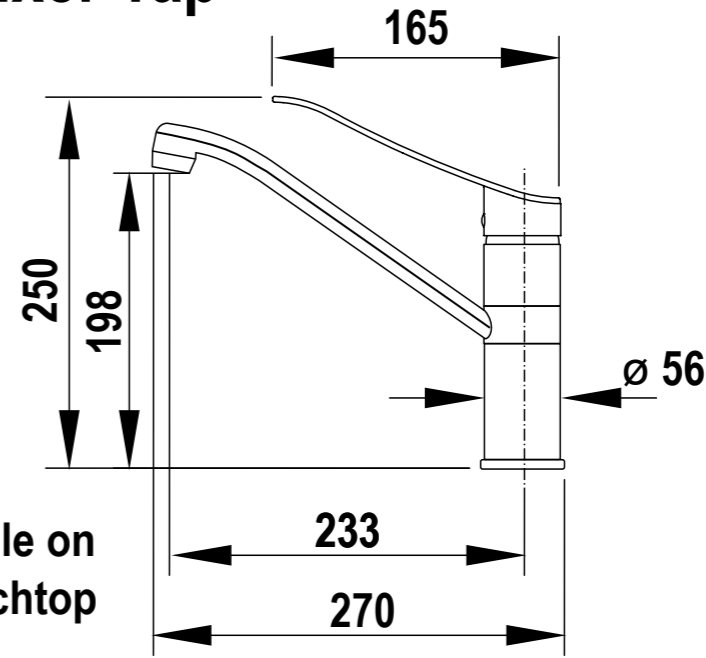

Arc Mixer Tap

$\varnothing 35$ mm hole on sink or benchtop

Cube Mixer Tap

$\varnothing 35$ mm hole on sink or benchtop

Classic Mixer Tap

$\varnothing 35$ mm hole on sink or benchtop

Accessible Mixer Tap

$\varnothing 35$ mm hole on sink or benchtop