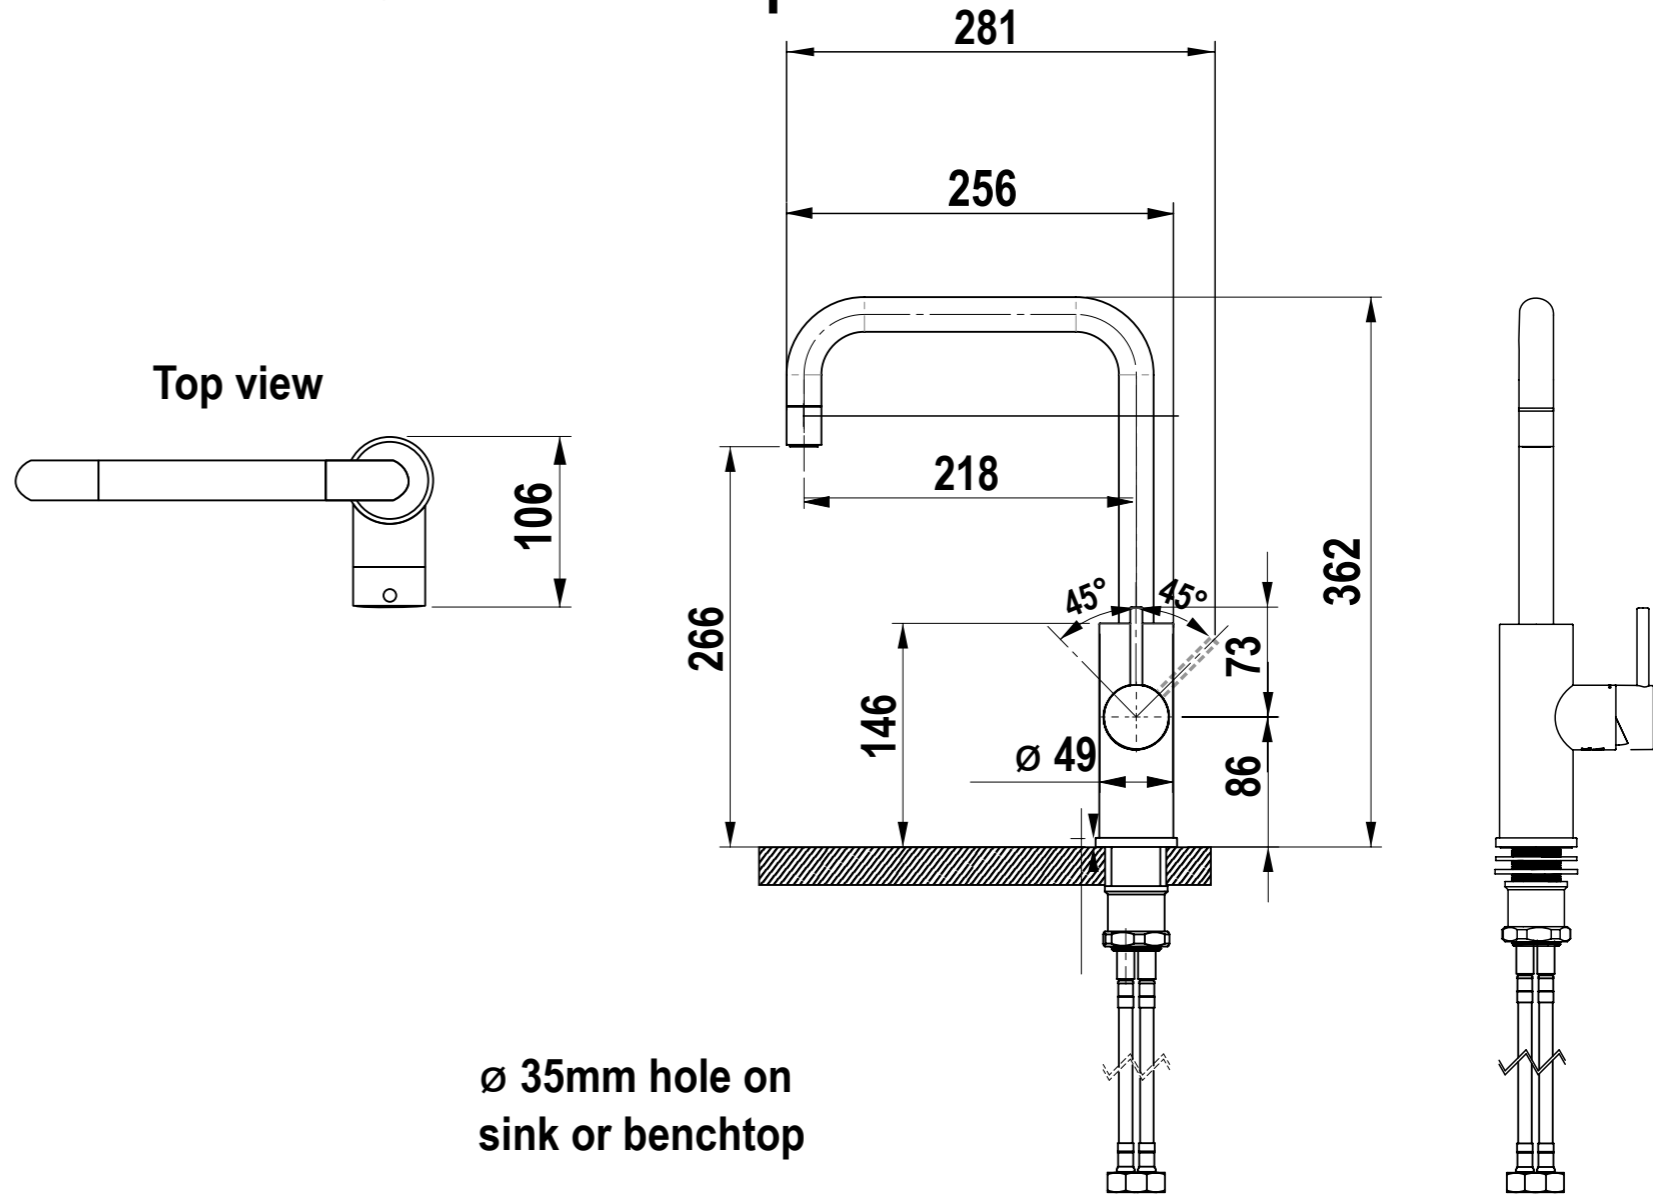

Arc Mixer Tap

$\varnothing 35$ mm hole on sink or benchtop

Cube Mixer Tap

$\varnothing 35$ mm hole on sink or benchtop

Classic Mixer Tap

$\varnothing 35$ mm hole on sink or benchtop

Accessible Mixer Tap

$\varnothing 35$ mm hole on sink or benchtop