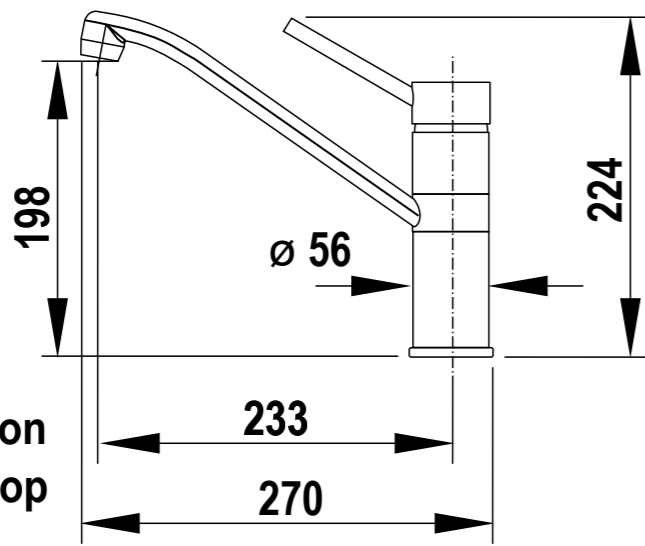

Arc Mixer Tap

$\varnothing 35$ mm hole on sink or benchtop

Cube Mixer Tap

$\varnothing 35$ mm hole on sink or benchtop

Classic Mixer Tap

$\varnothing 35$ mm hole on sink or benchtop

Accessible Mixer Tap

$\varnothing 35$ mm hole on sink or benchtop