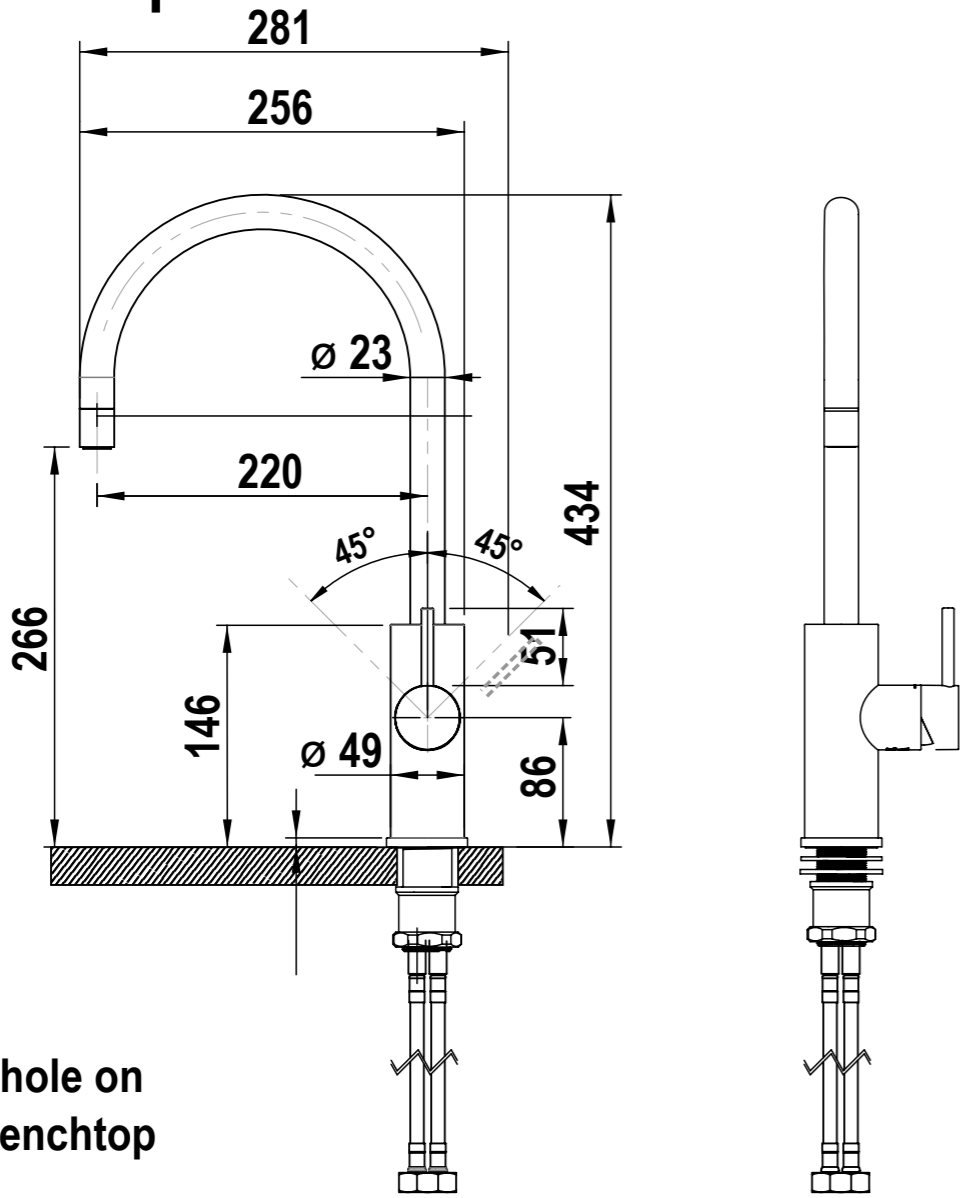

Arc Mixer Tap

$\varnothing 35$ mm hole on sink or benchtop

Cube Mixer Tap

$\varnothing 35$ mm hole on sink or benchtop

Classic Mixer Tap

$\varnothing 35$ mm hole on sink or benchtop

Accessible Mixer Tap

$\varnothing 35$ mm hole on sink or benchtop